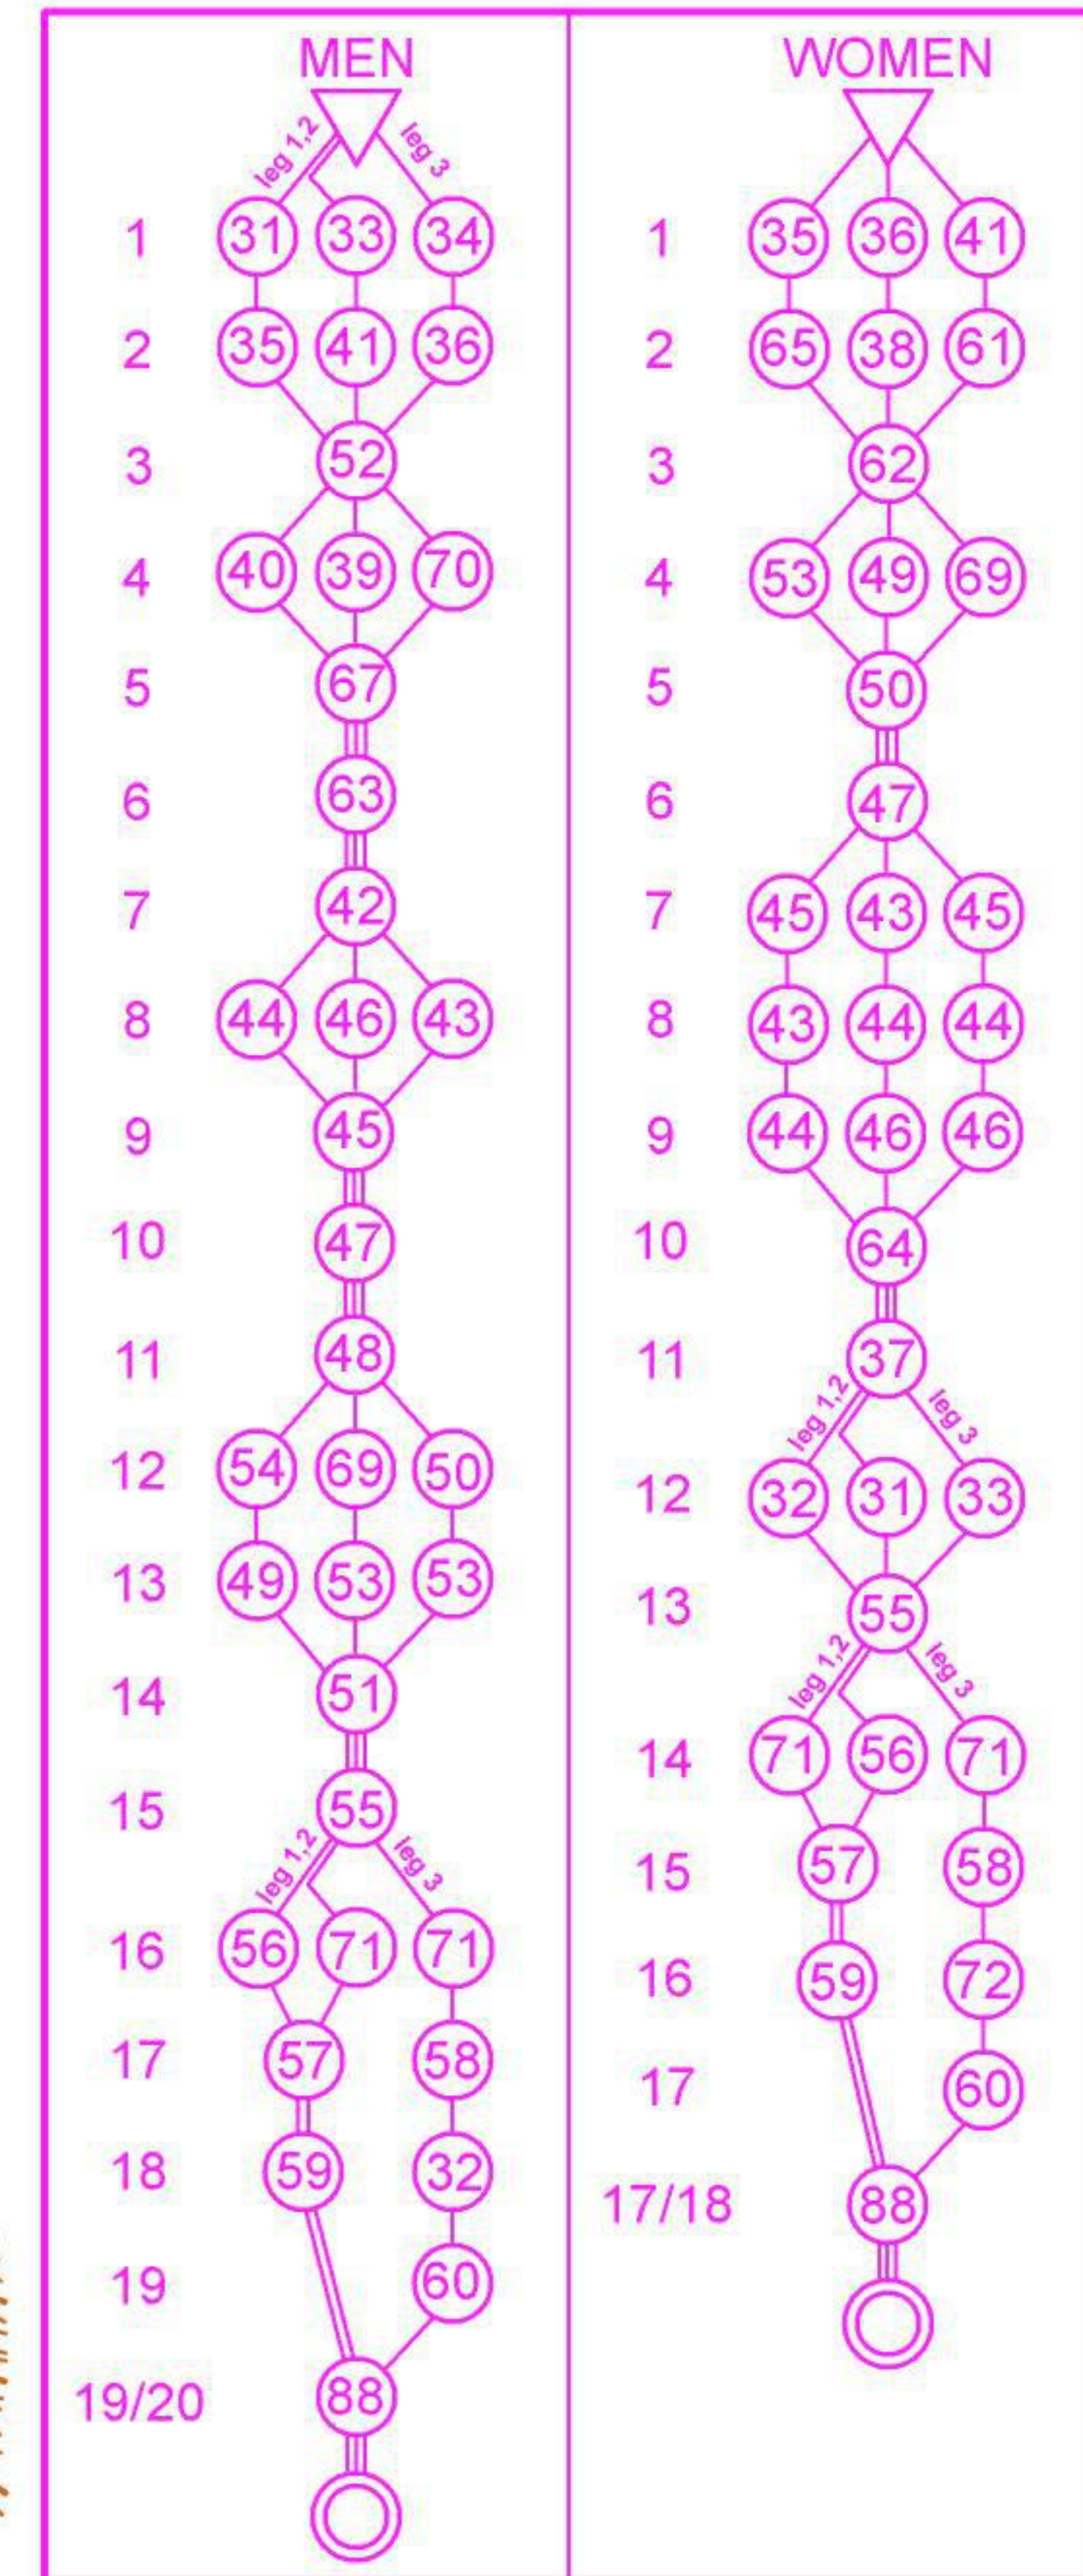

Borovets

Scale 1:100000

E - 5m.

JWOC 2014 - Relay				
▷ S1	⊗			♀
31	∪			
32	⊙	≡		∇
33	⊗	⊗	∪	
34	▲	⊗		∪
35	▲	0.5		∪
36	∇	◇	2x2	
37	∪	∪		
38	∪			∪
39	∪			
40	←	∪		∪
41	∪	▲	1	∪
42	∪			
43	∇	∇	2x2	
44	∇	▲	1	∪
45	∪			
46	∪			∪
47	•	1		∪
48	∇	∪		
49	→	≡		∪
50	∪	∪		
51	∪			
52	∇	∪		∪
53	∪	2x5		∪
54	▲	0.5		∪
55	∪			∪
56	↑	∪	∪	
57	∪	∪		∪
58	•	1		∪
59	•	1		∪
60	∪			∪
61	∪	1		∪
62	∪	∪		∪
63	∪			∪
64	∪	∪		
65	∪			∪
67	↑	∪		
69	▲	0.5		∪
70	∇	∇	3x3	
71	•	1		∪
72	←	∪		∪
88	∪			∪

Mapmaker: Valentin Garkov