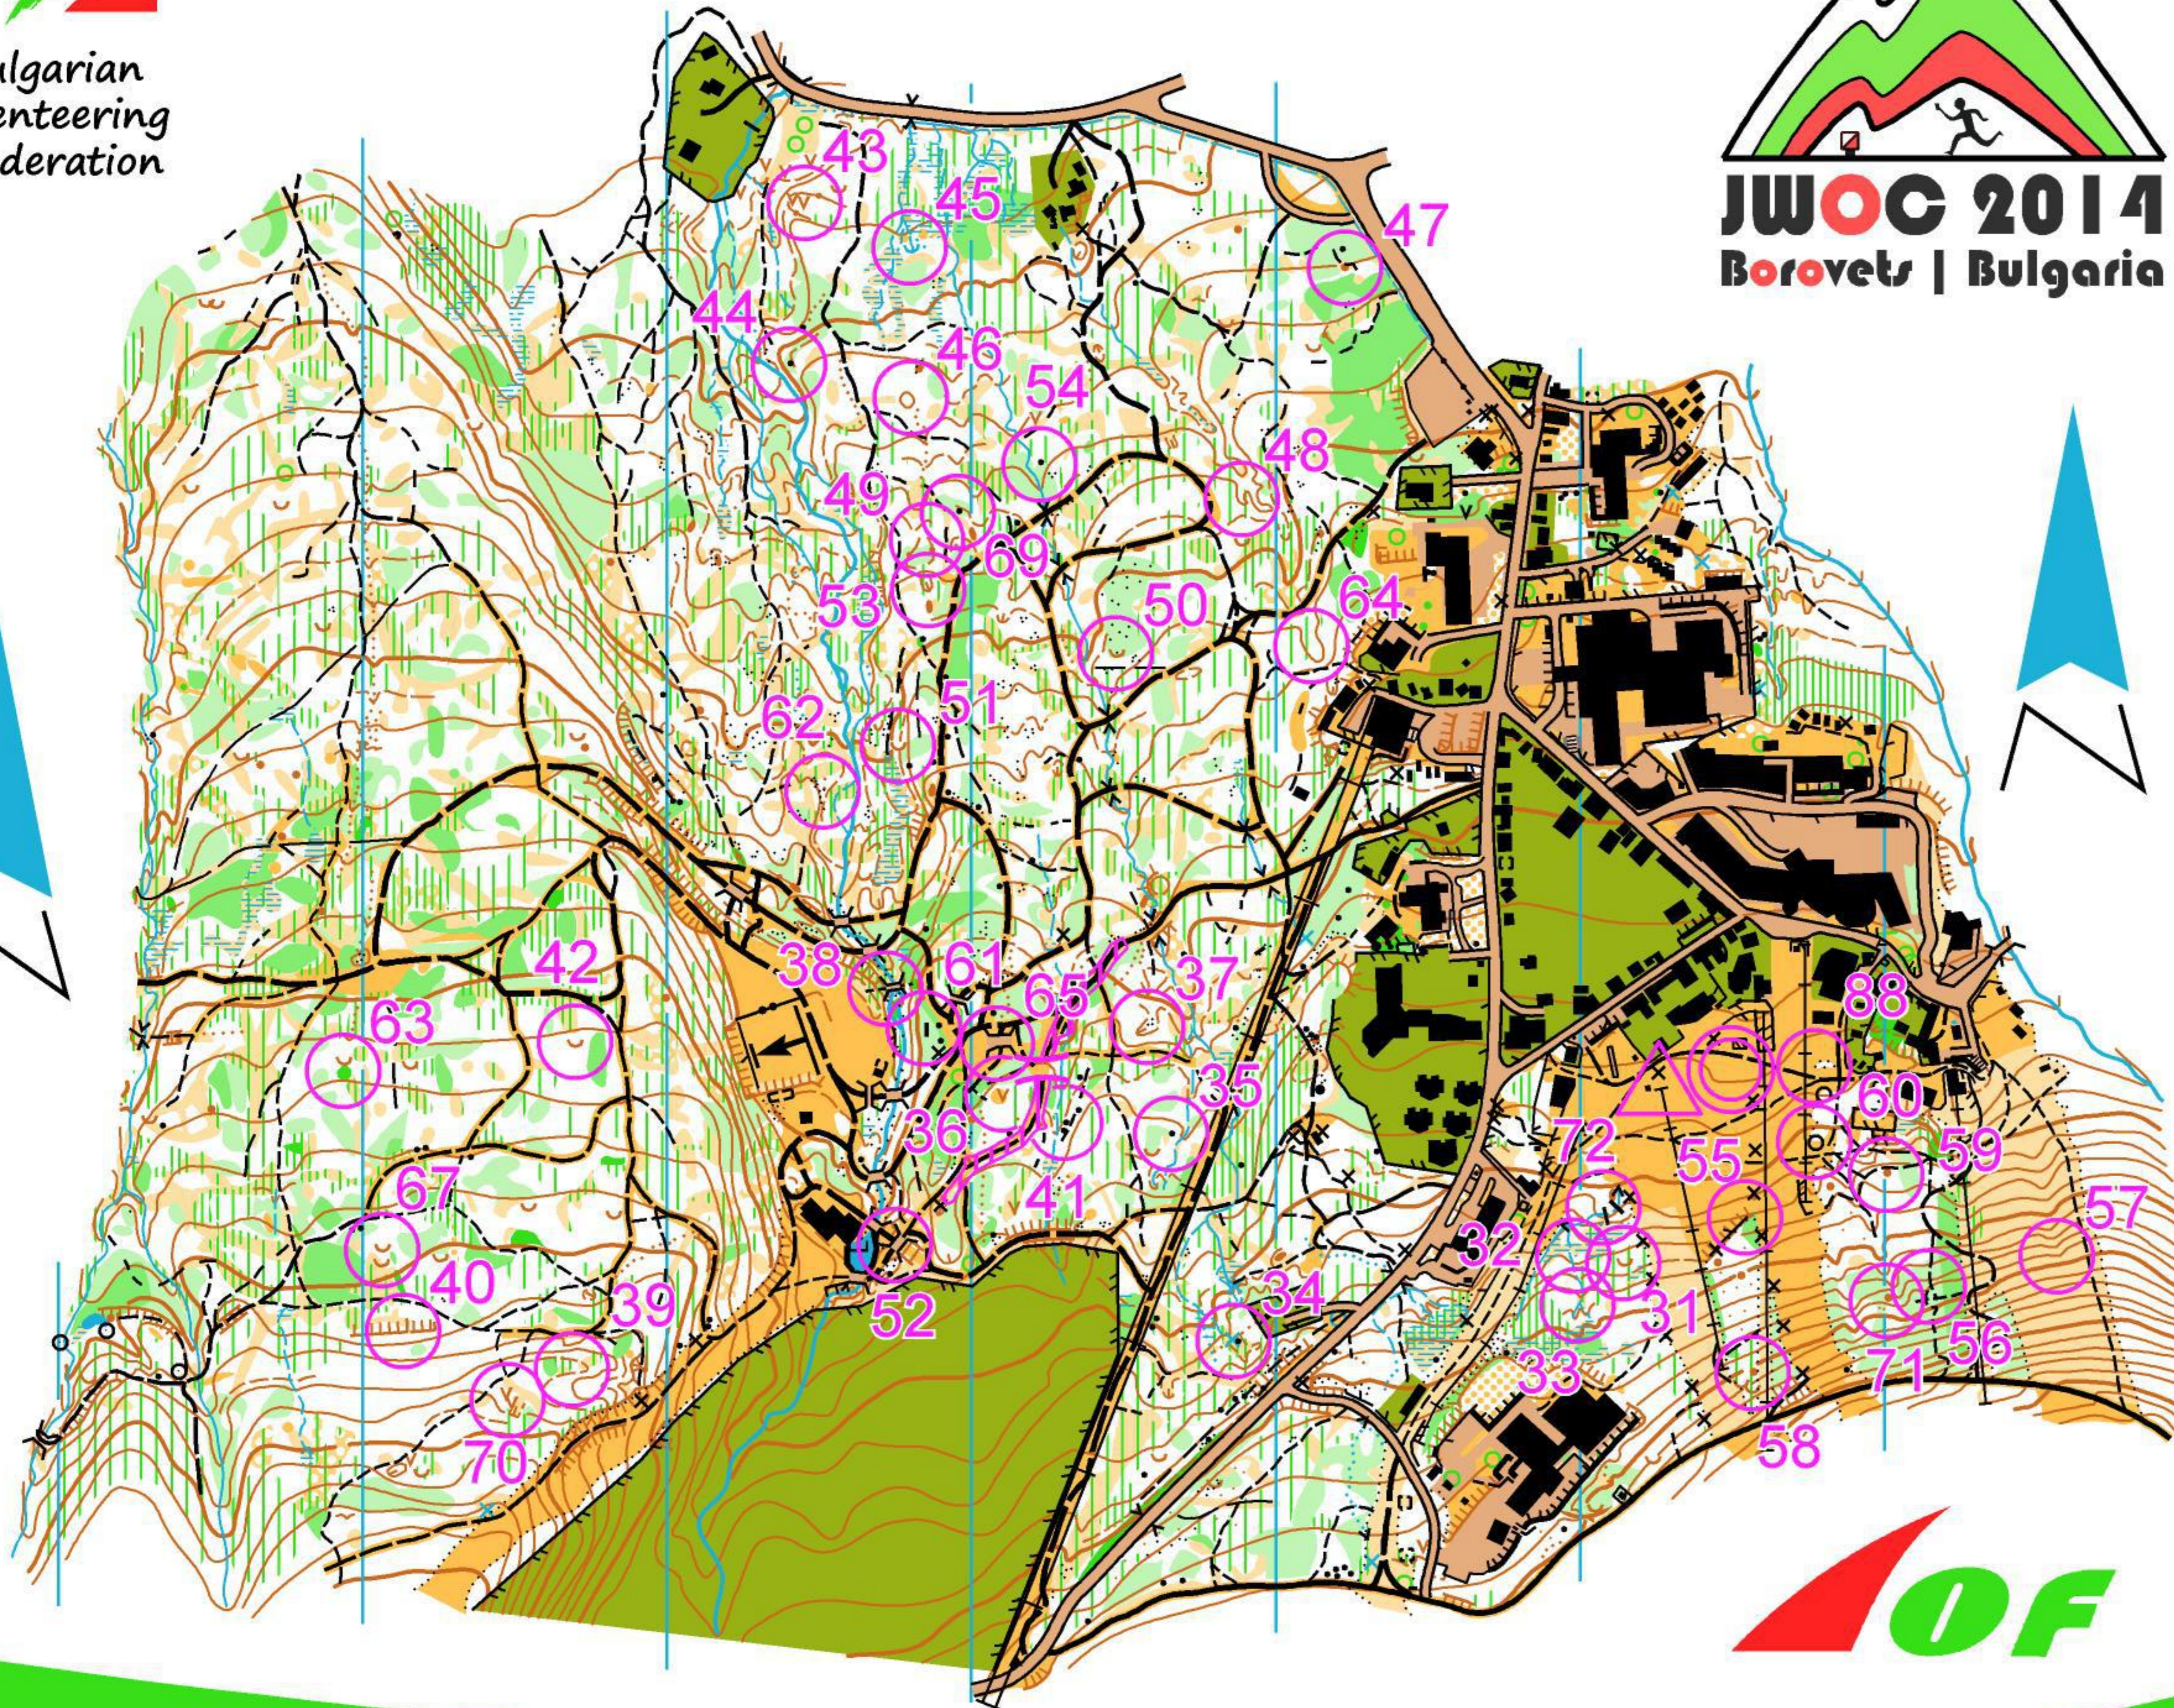

Borovets

Scale 1:100000

E - 5m.

JWOC 2014 - Relay				
▷ S1	⊗			♀
31	∪			
32	⊙	≡		∇
33	⊗	⊗	∪	
34	▲	⊗		∪
35	▲	0.5		∪
36	∇	◇	2x2	
37	∪	∪		
38	∪			∪
39	∪			
40	←	∪		∪
41	∪	▲	1	∪
42	∪			
43	∇	∇	2x2	
44	∇	▲	1	∪
45	∪			
46	∪			∪
47	•	1		∪
48	∇	∪		
49	→	≡		∪
50	∪	∪		
51	∪			
52	∇	∪		∪
53	∪	2x5		∪
54	▲	0.5		∪
55	∪			∪
56	↑	∪	∪	
57	∪	∪		∪
58	•	1		∪
59	•	1		∪
60	∪			∪
61	∪	1		∪
62	∪	∪		∪
63	∪			∪
64	∪	∪		
65	∪			∪
67	↑	∪		
69	▲	0.5		∪
70	∇	∇	3x3	
71	•	1		∪
72	←	∪		∪
88	∪			∪

Mapmaker: Valentin Garkov