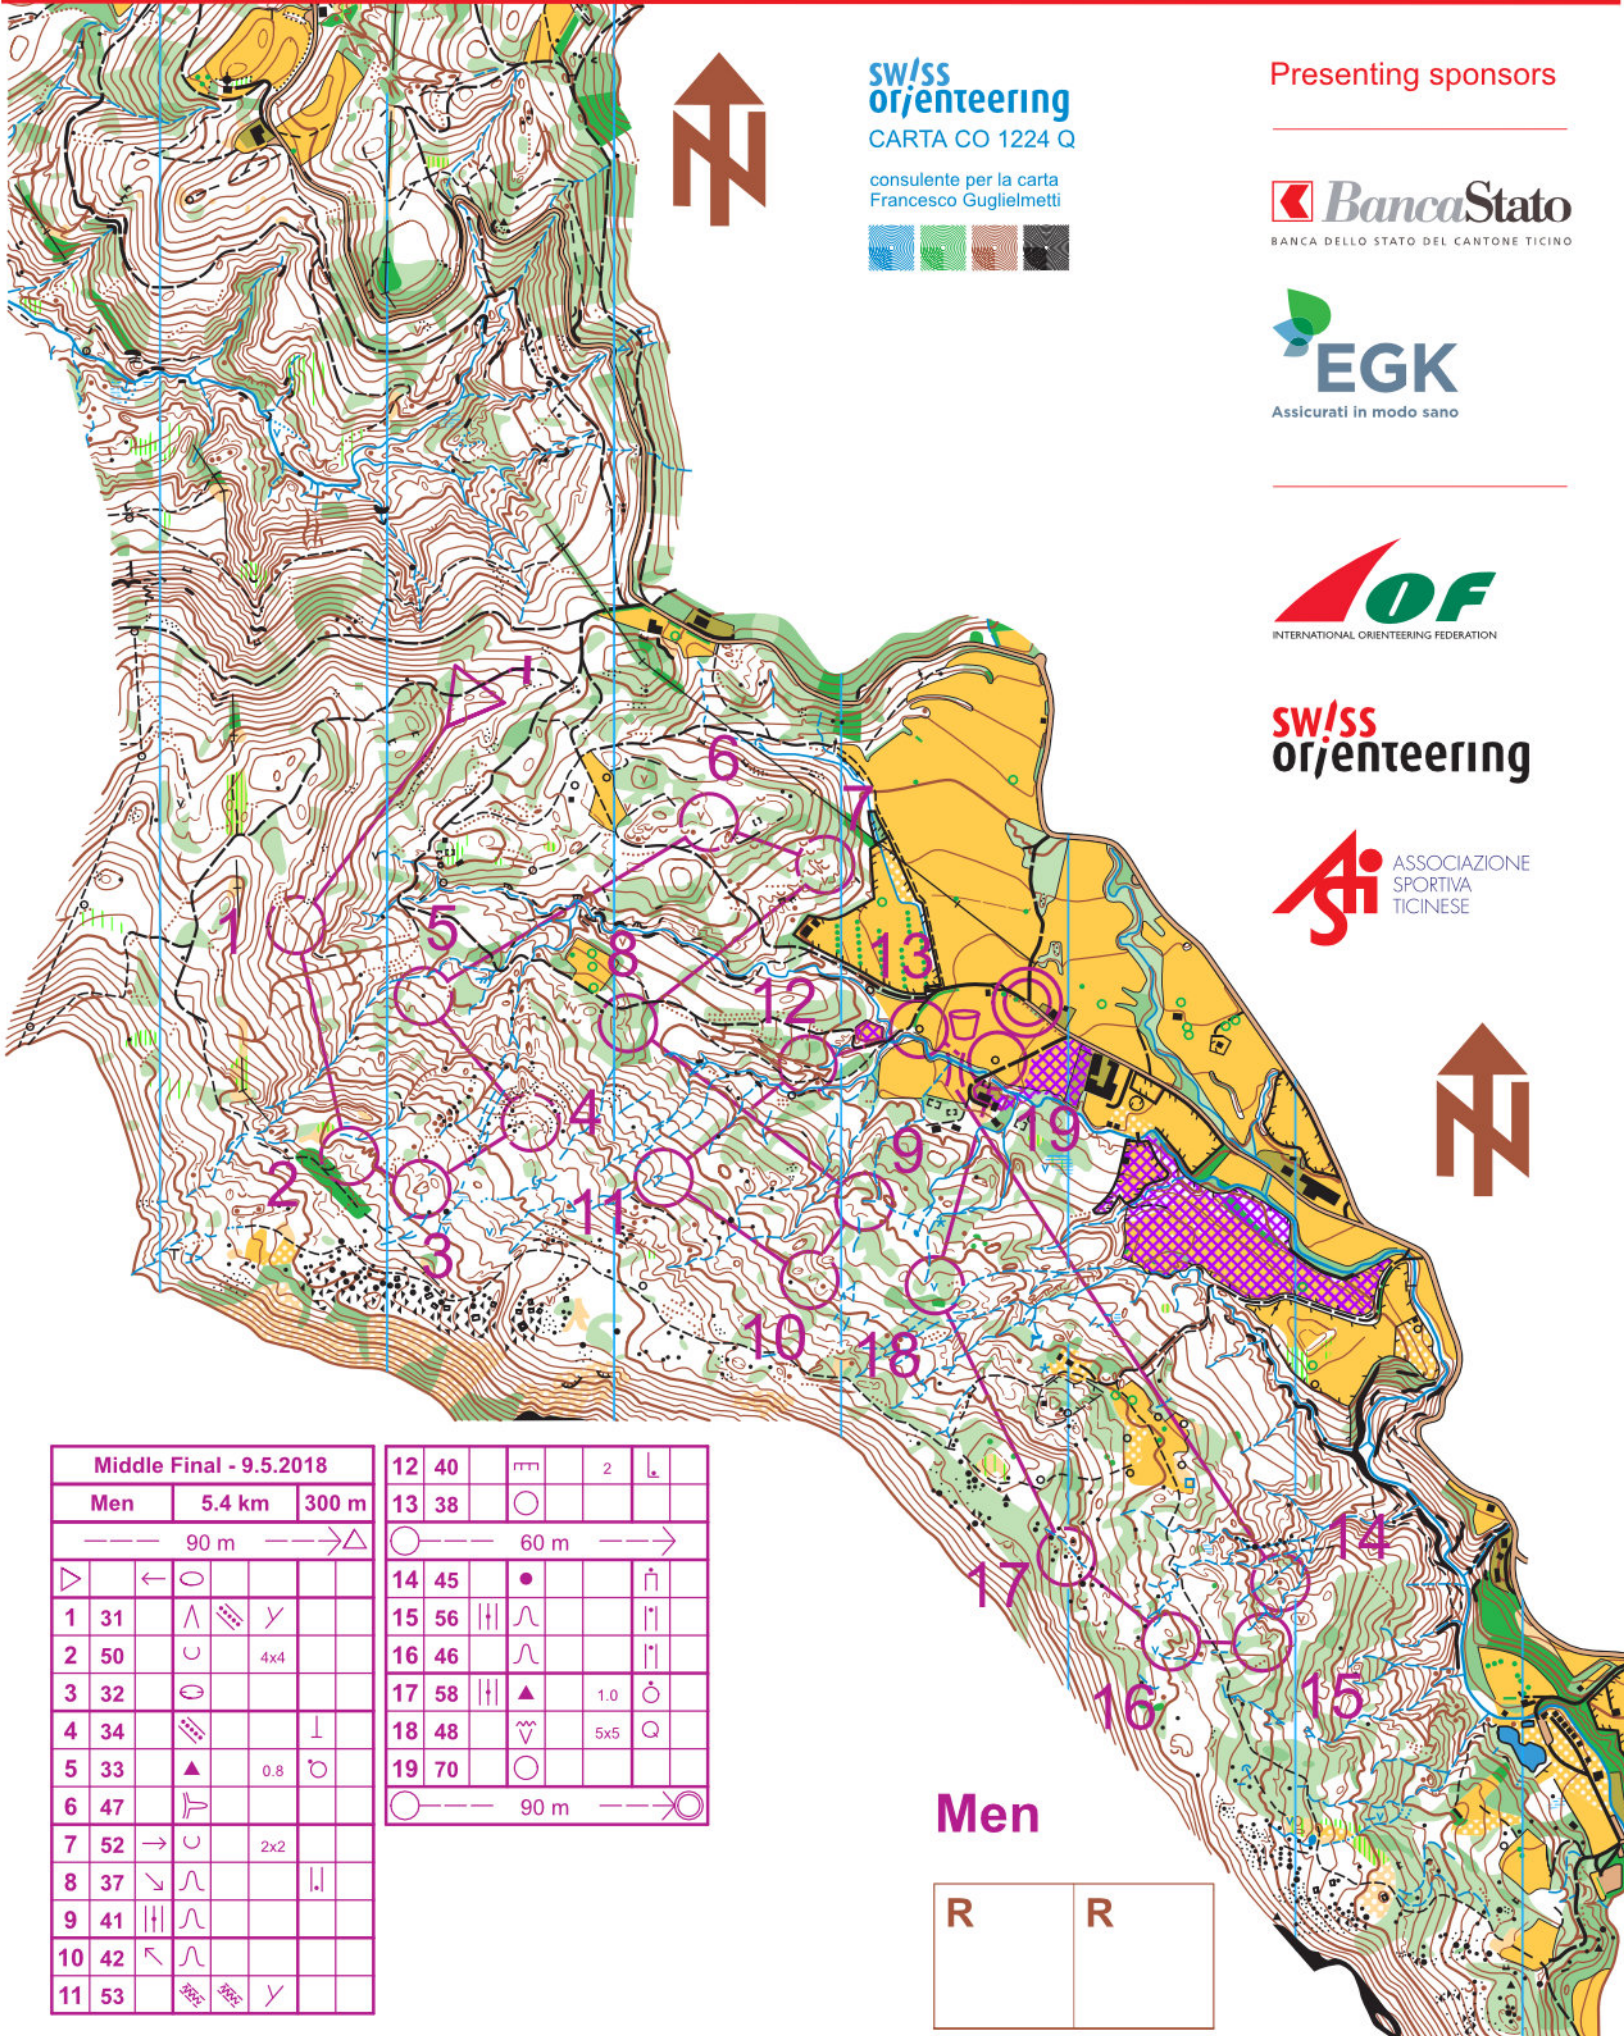

European
Orienteering
Championships
Ticino
Switzerland
2018

Monte S. Giorgio - Middle Final

scala 1:10'000
equidistanza 5m

9.5.2018

rilevi: gennaio 2018
cartografia: Beat Imhof
coordinate: 717/84
stampa: Fontana Print, Lugano

sw/ss
orienteering
CARTA CO 1224 Q

consulente per la carta
Francesco Guglielmetti

Presenting sponsors

Middle Final - 9.5.2018			
Men	5.4 km	300 m	
--- 90 m --->△			
▷	←○		
1 31	∧	∇	
2 50	∪	4x4	
3 32	○		
4 34	∩		⊥
5 33	▲	0.8	○
6 47	∩		
7 52	→∪	2x2	
8 37	∇	∩	∥
9 41	∥	∩	
10 42	↖	∩	
11 53		∇	

12 40	mm	2	⊥
13 38	○		
○ --- 60 m --->			
14 45	●		∩
15 56	∥	∩	∥
16 46	∩		∥
17 58	∥	▲	1.0 ○
18 48	∇	5x5	Q
19 70	○		
○ --- 90 m --->○			

Men

R	R
---	---