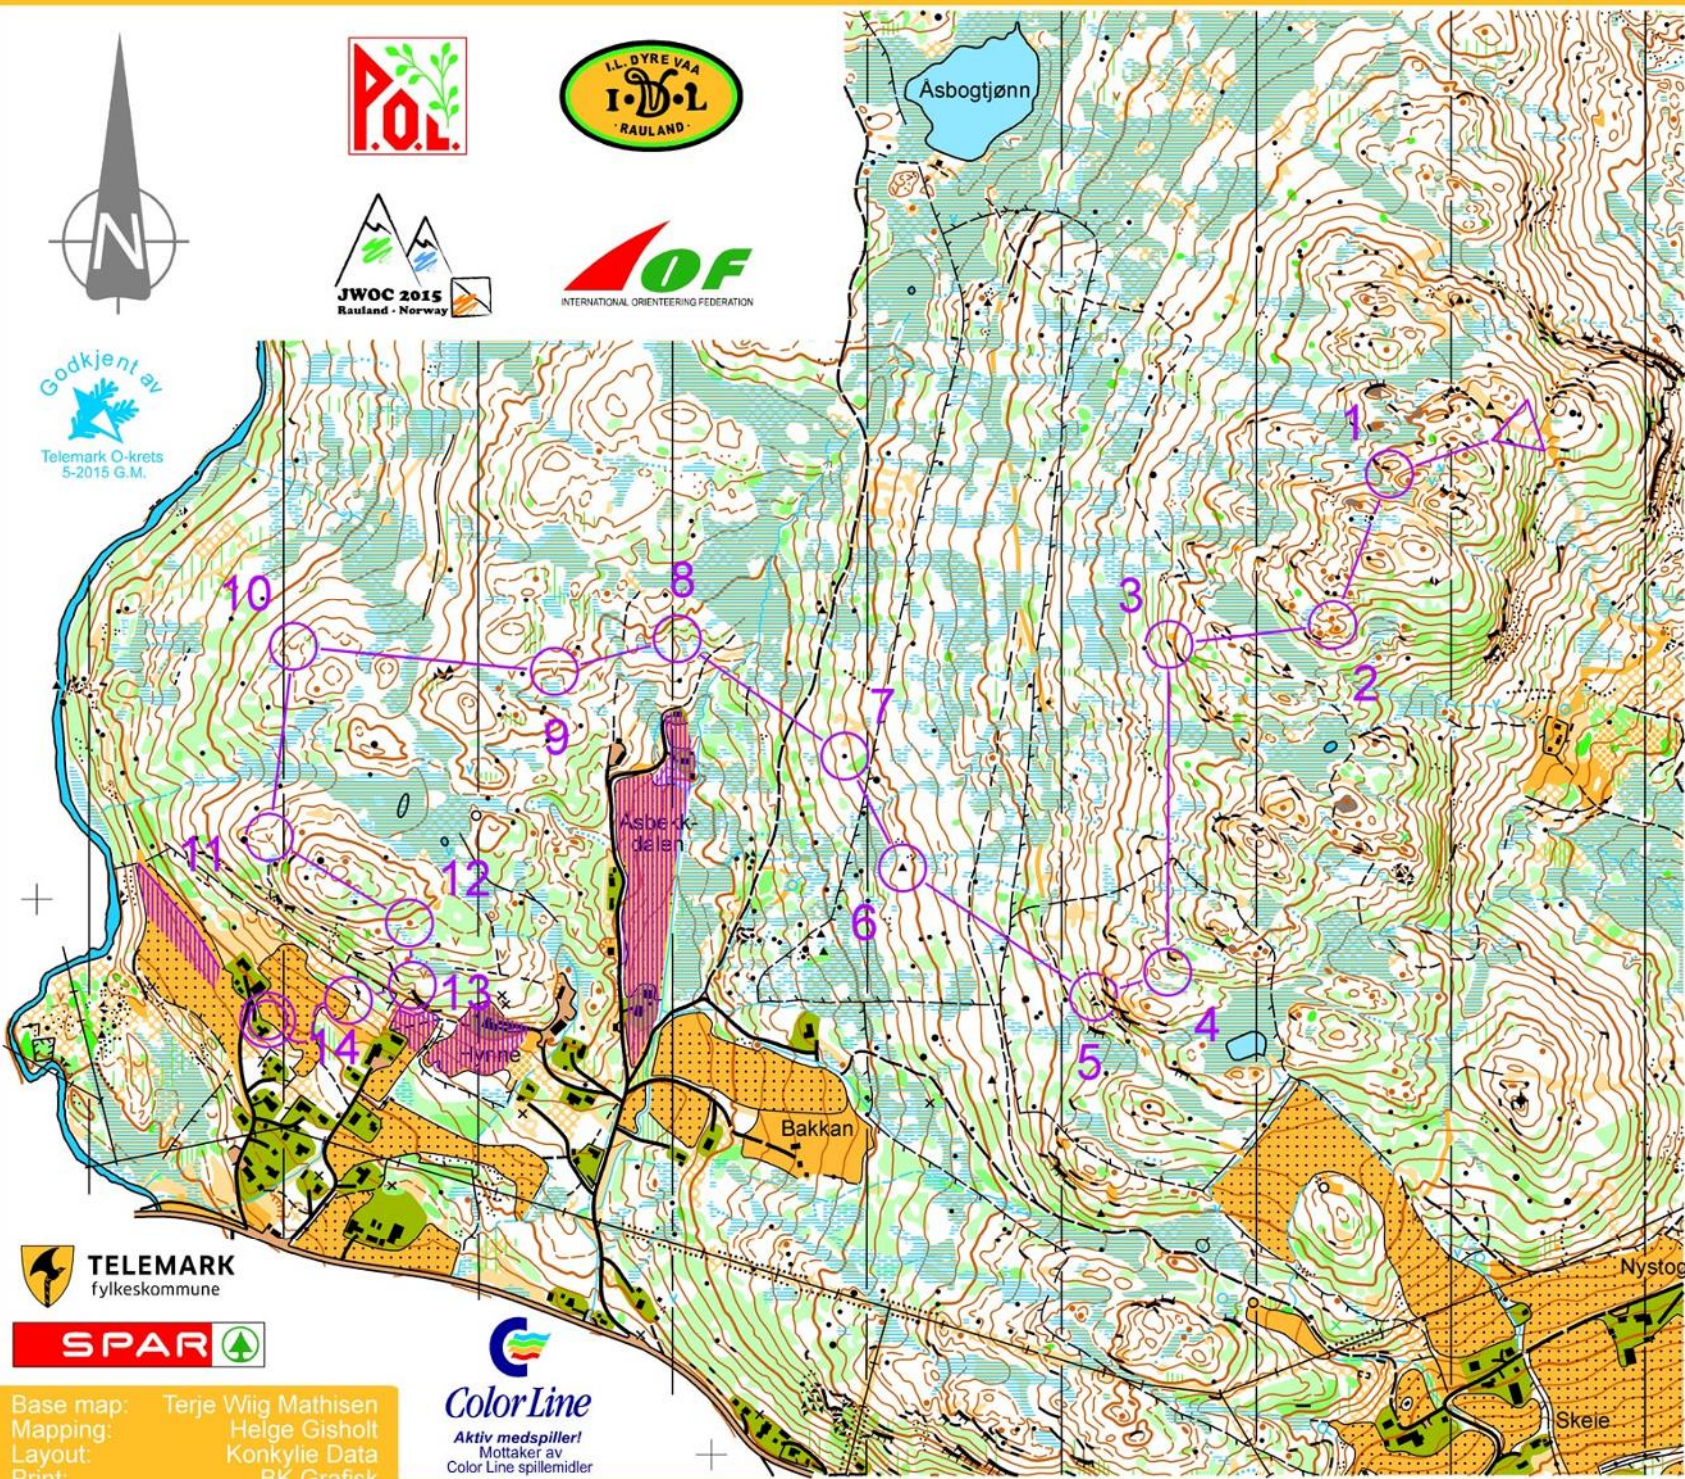

Orrenuten

Scale 1 : 10 000
Contour interval 5 m
Declination 0
Released 2015

JWOC 2015 Middle Final				
	W20-C	3,2 km	60 m	
1	50			
2	188			
3	113		2,5	
4	112			
5	104			
6	103		1,0	
7	190		1,0	
8	45			
9	41			
10	38			
11	55			
12	195			
13	118			
14	200			

Base map: Terje Wiig Mathisen
Mapping: Helge Gisholt
Layout: Konkylie Data
Print: BK Grafisk