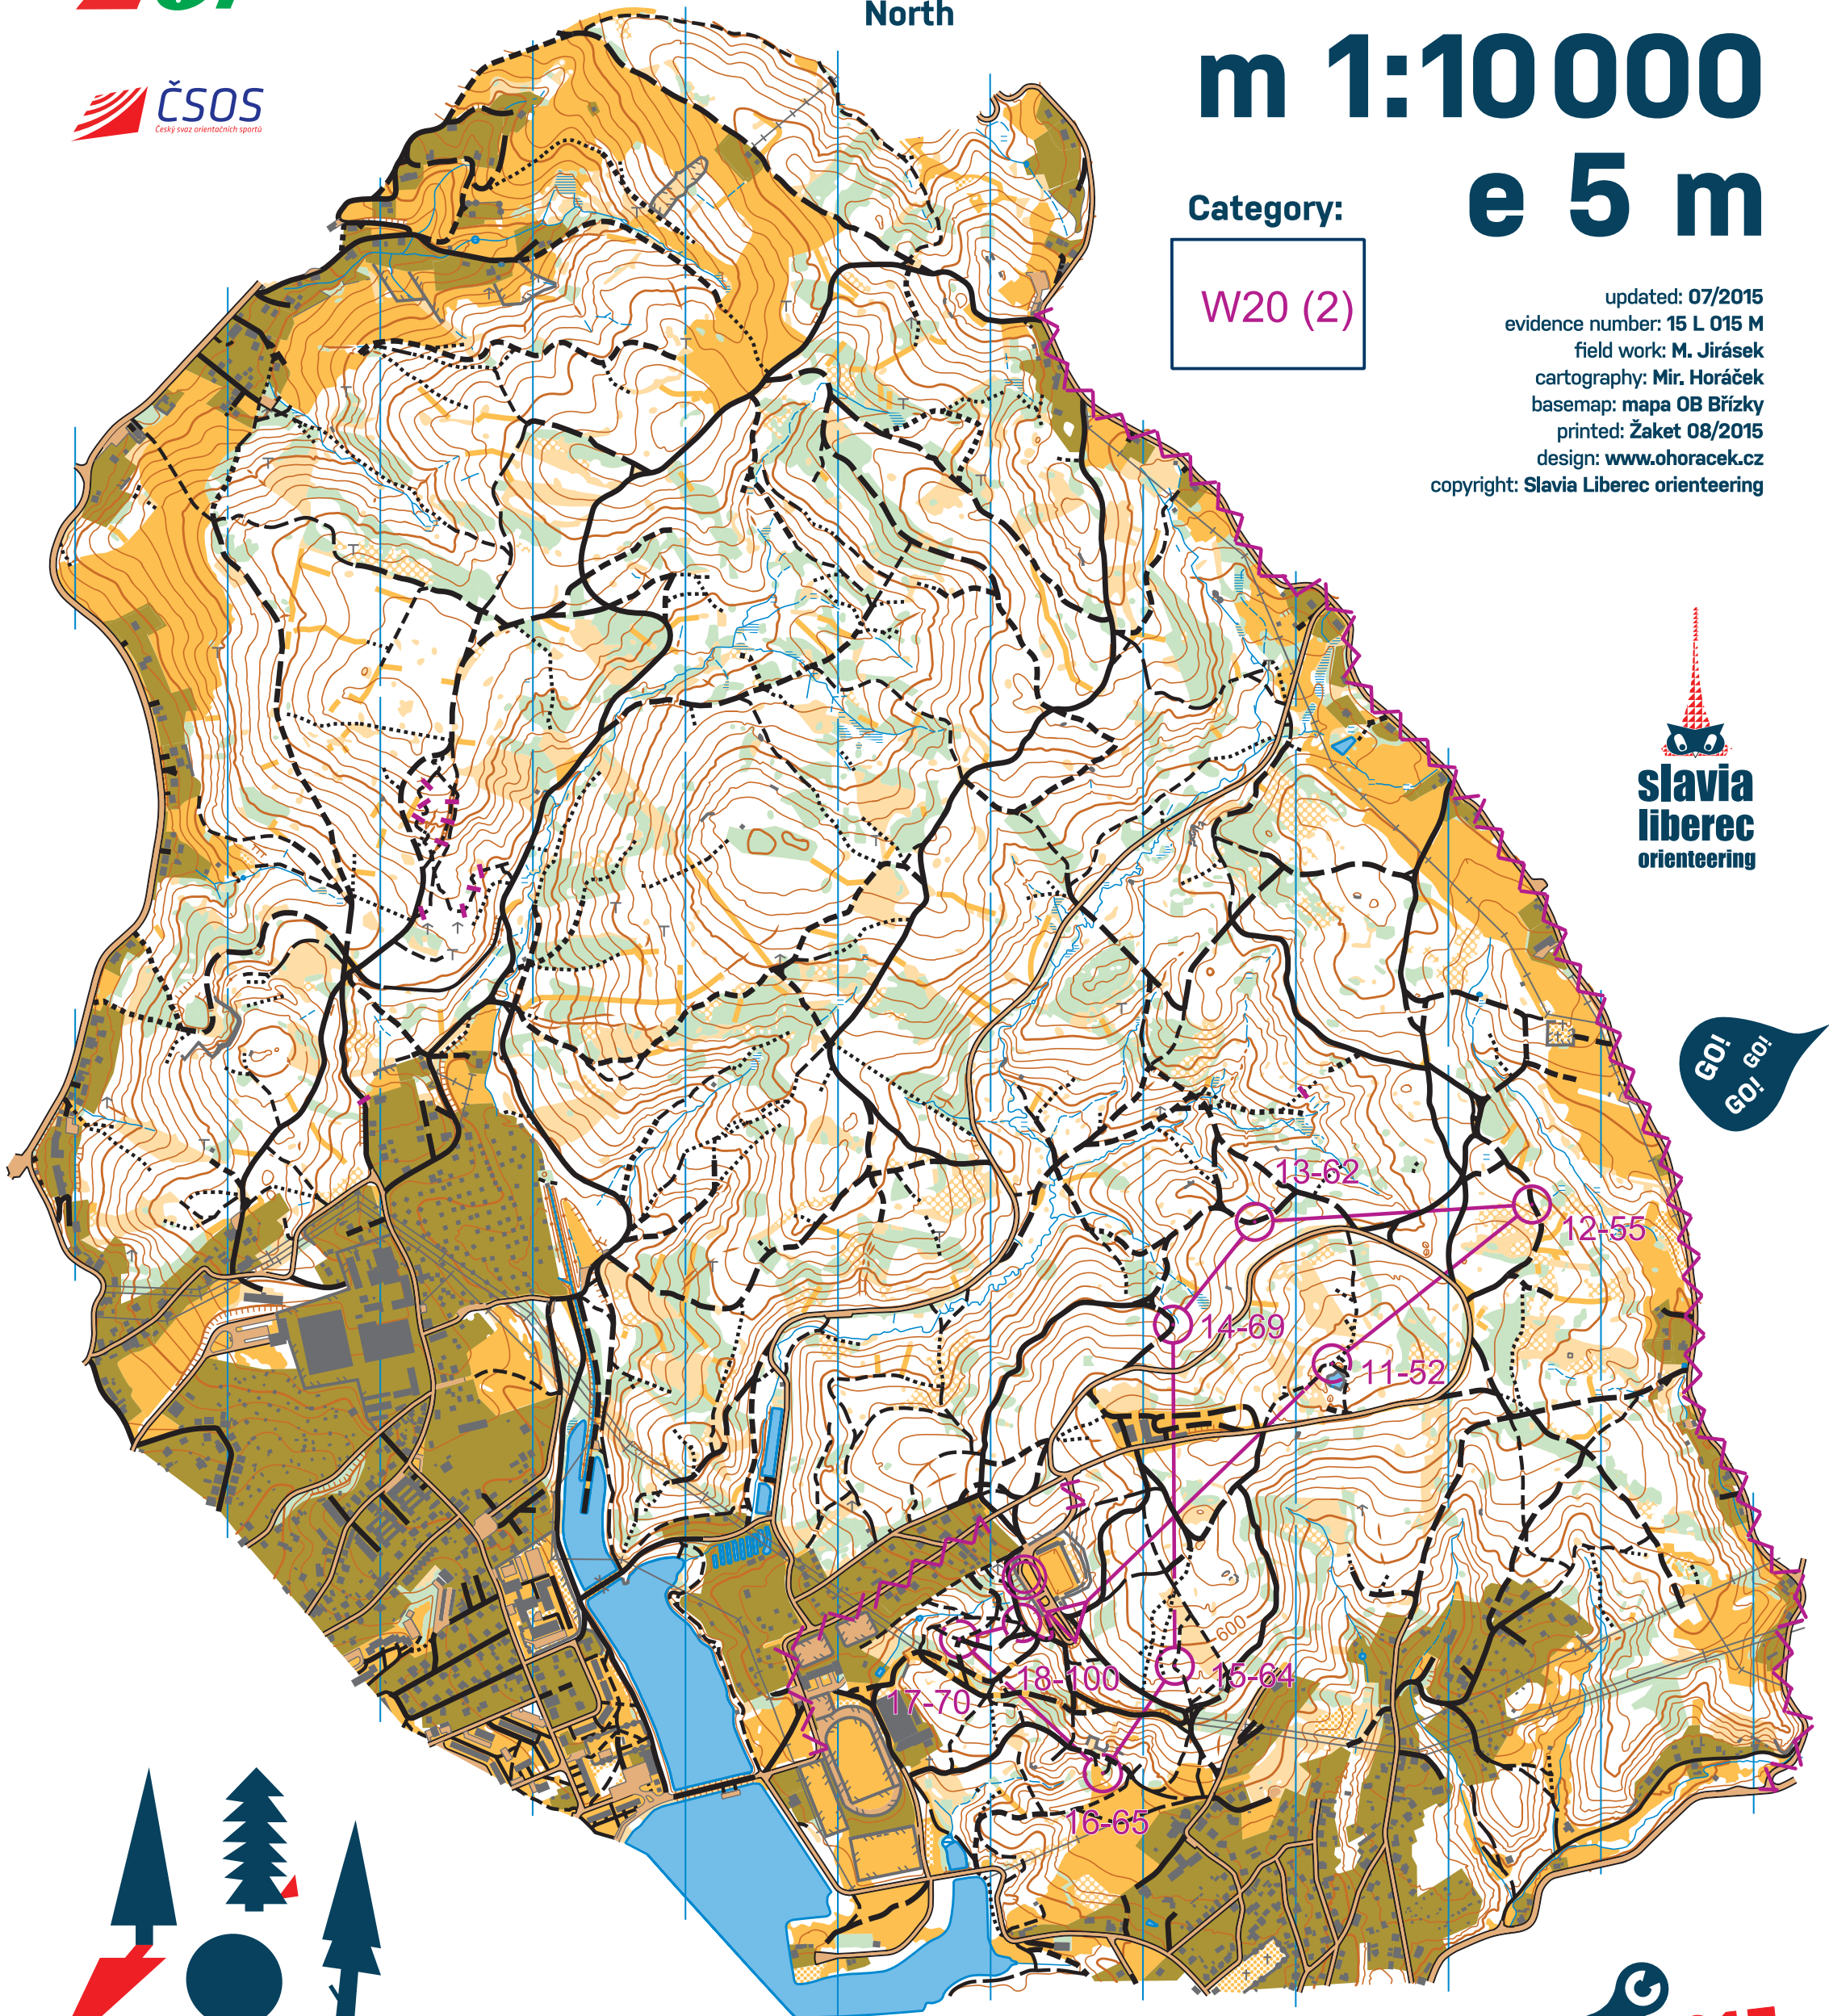

North

Pedros* m 1:10 000 e 5 m

Category:

W20 (2)

updated: 07/2015
evidence number: 15 L 015 M
field work: M. Jirásek
cartography: Mir. Horáček
basemap: mapa OB Břízky
printed: Žaket 08/2015
design: www.ohoracek.cz
copyright: Slavia Liberec orienteering

GO!
GO! GO!

R1

R2

R3

* In honour of our friend Petr "Pedros" Zaoral, an excellent MTBO rider, who mapped this terrain and trained on these trails. Unfortunately he died unexpectedly in 2013.

wmtb 2015
world MTB orienteering
championships Liberec