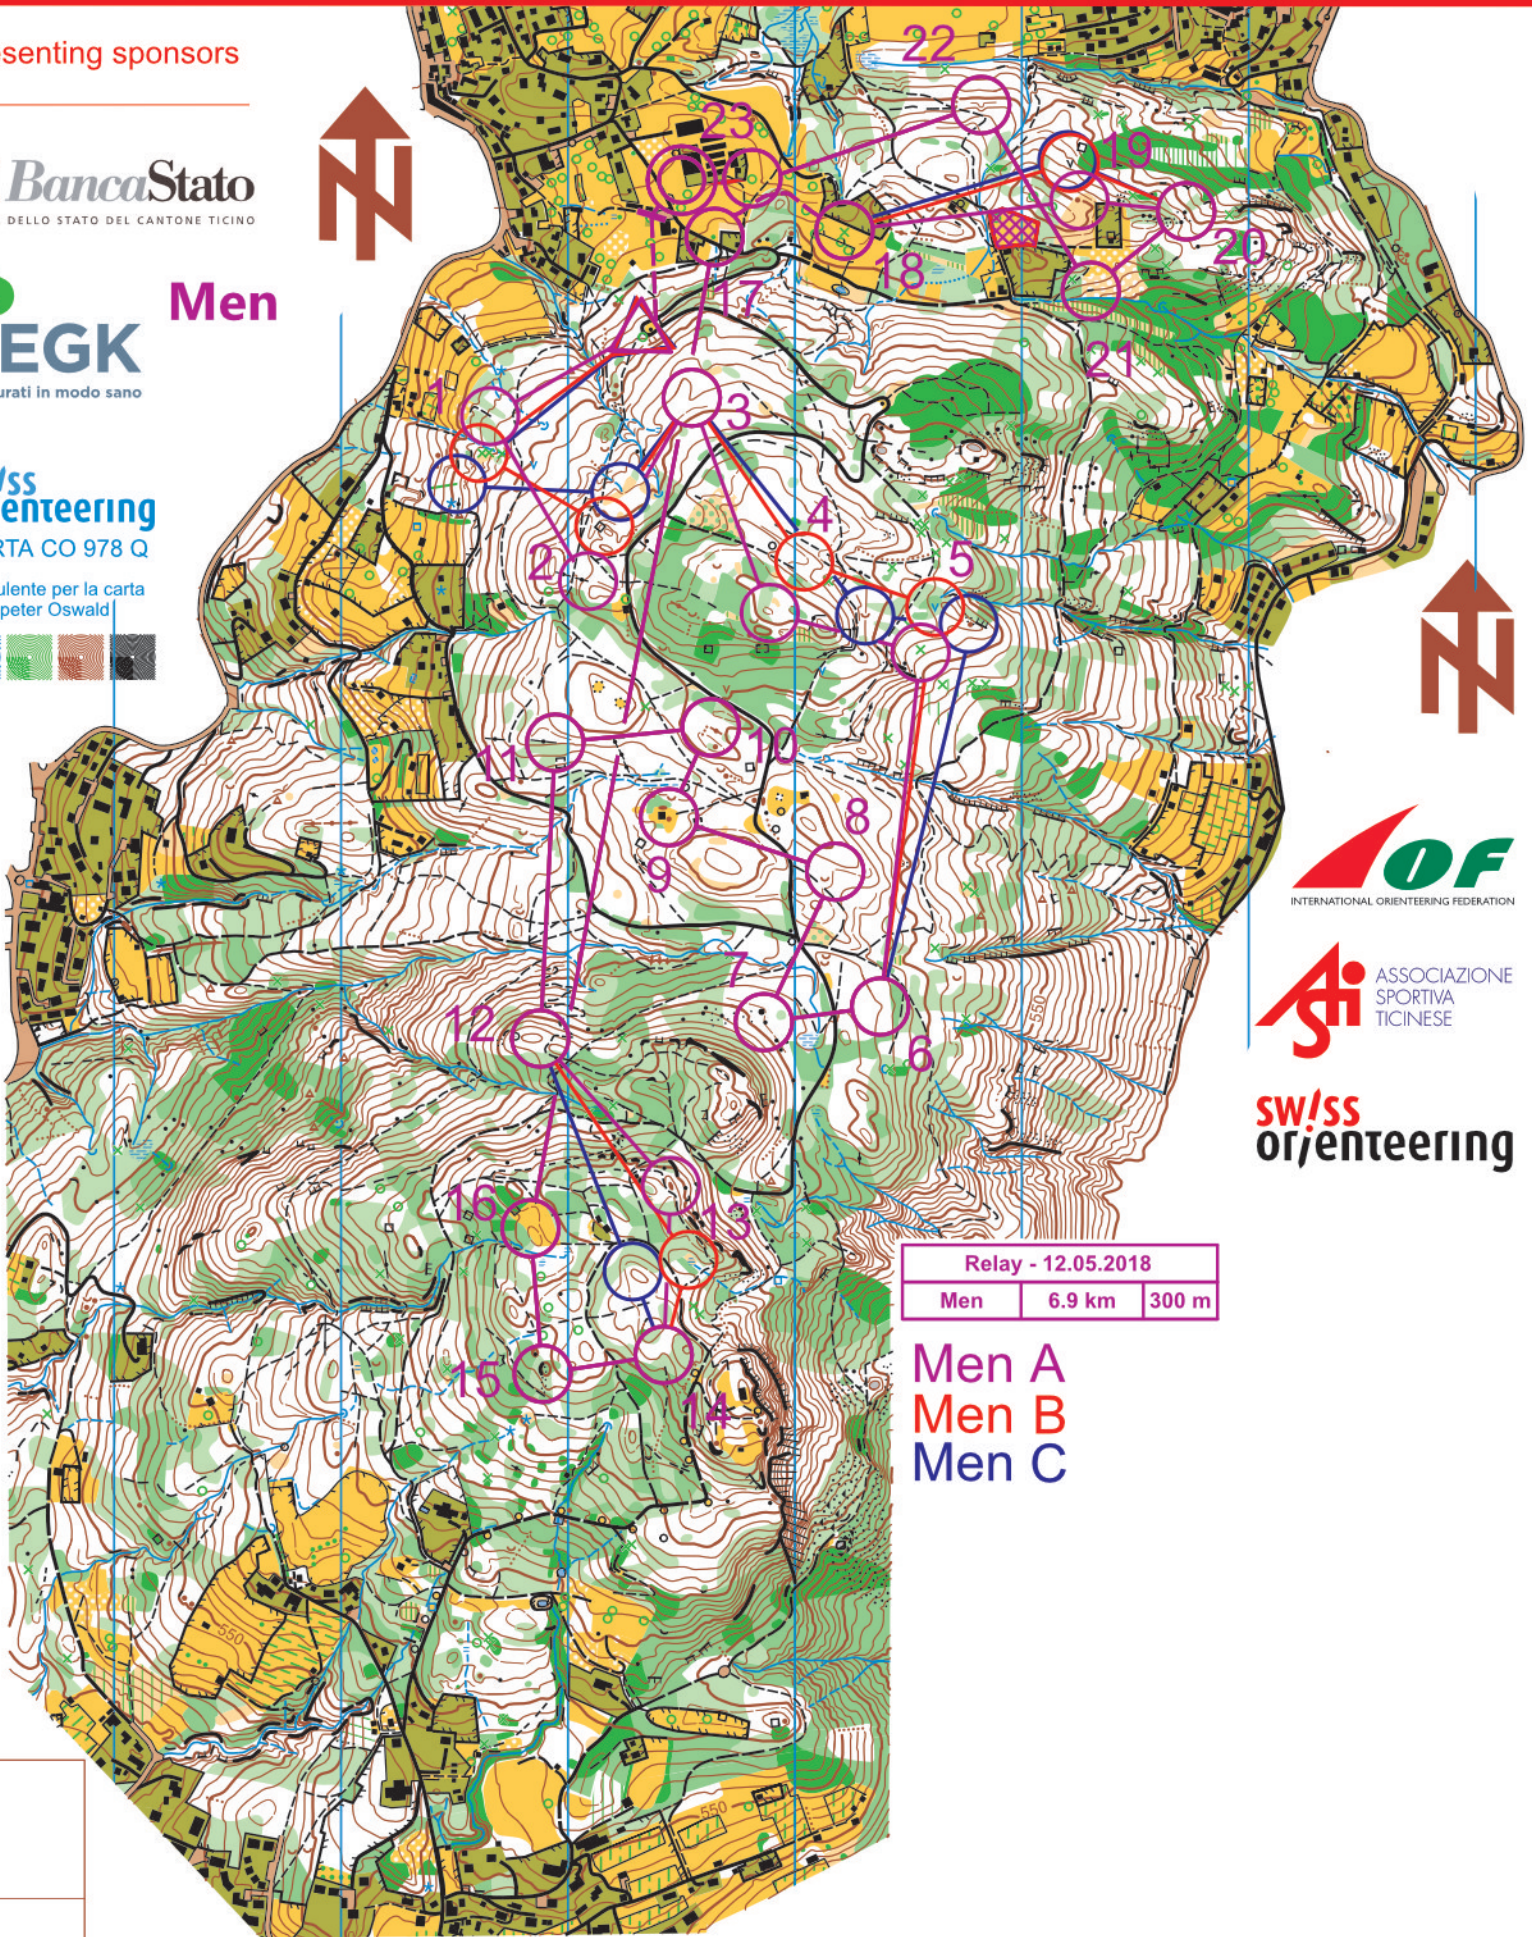

Presenting sponsors

consulente per la carta
Hanspeter Oswald

Relay - 12.05.2018		
Men	6.9 km	300 m

Men A
 Men B
 Men C

R
R