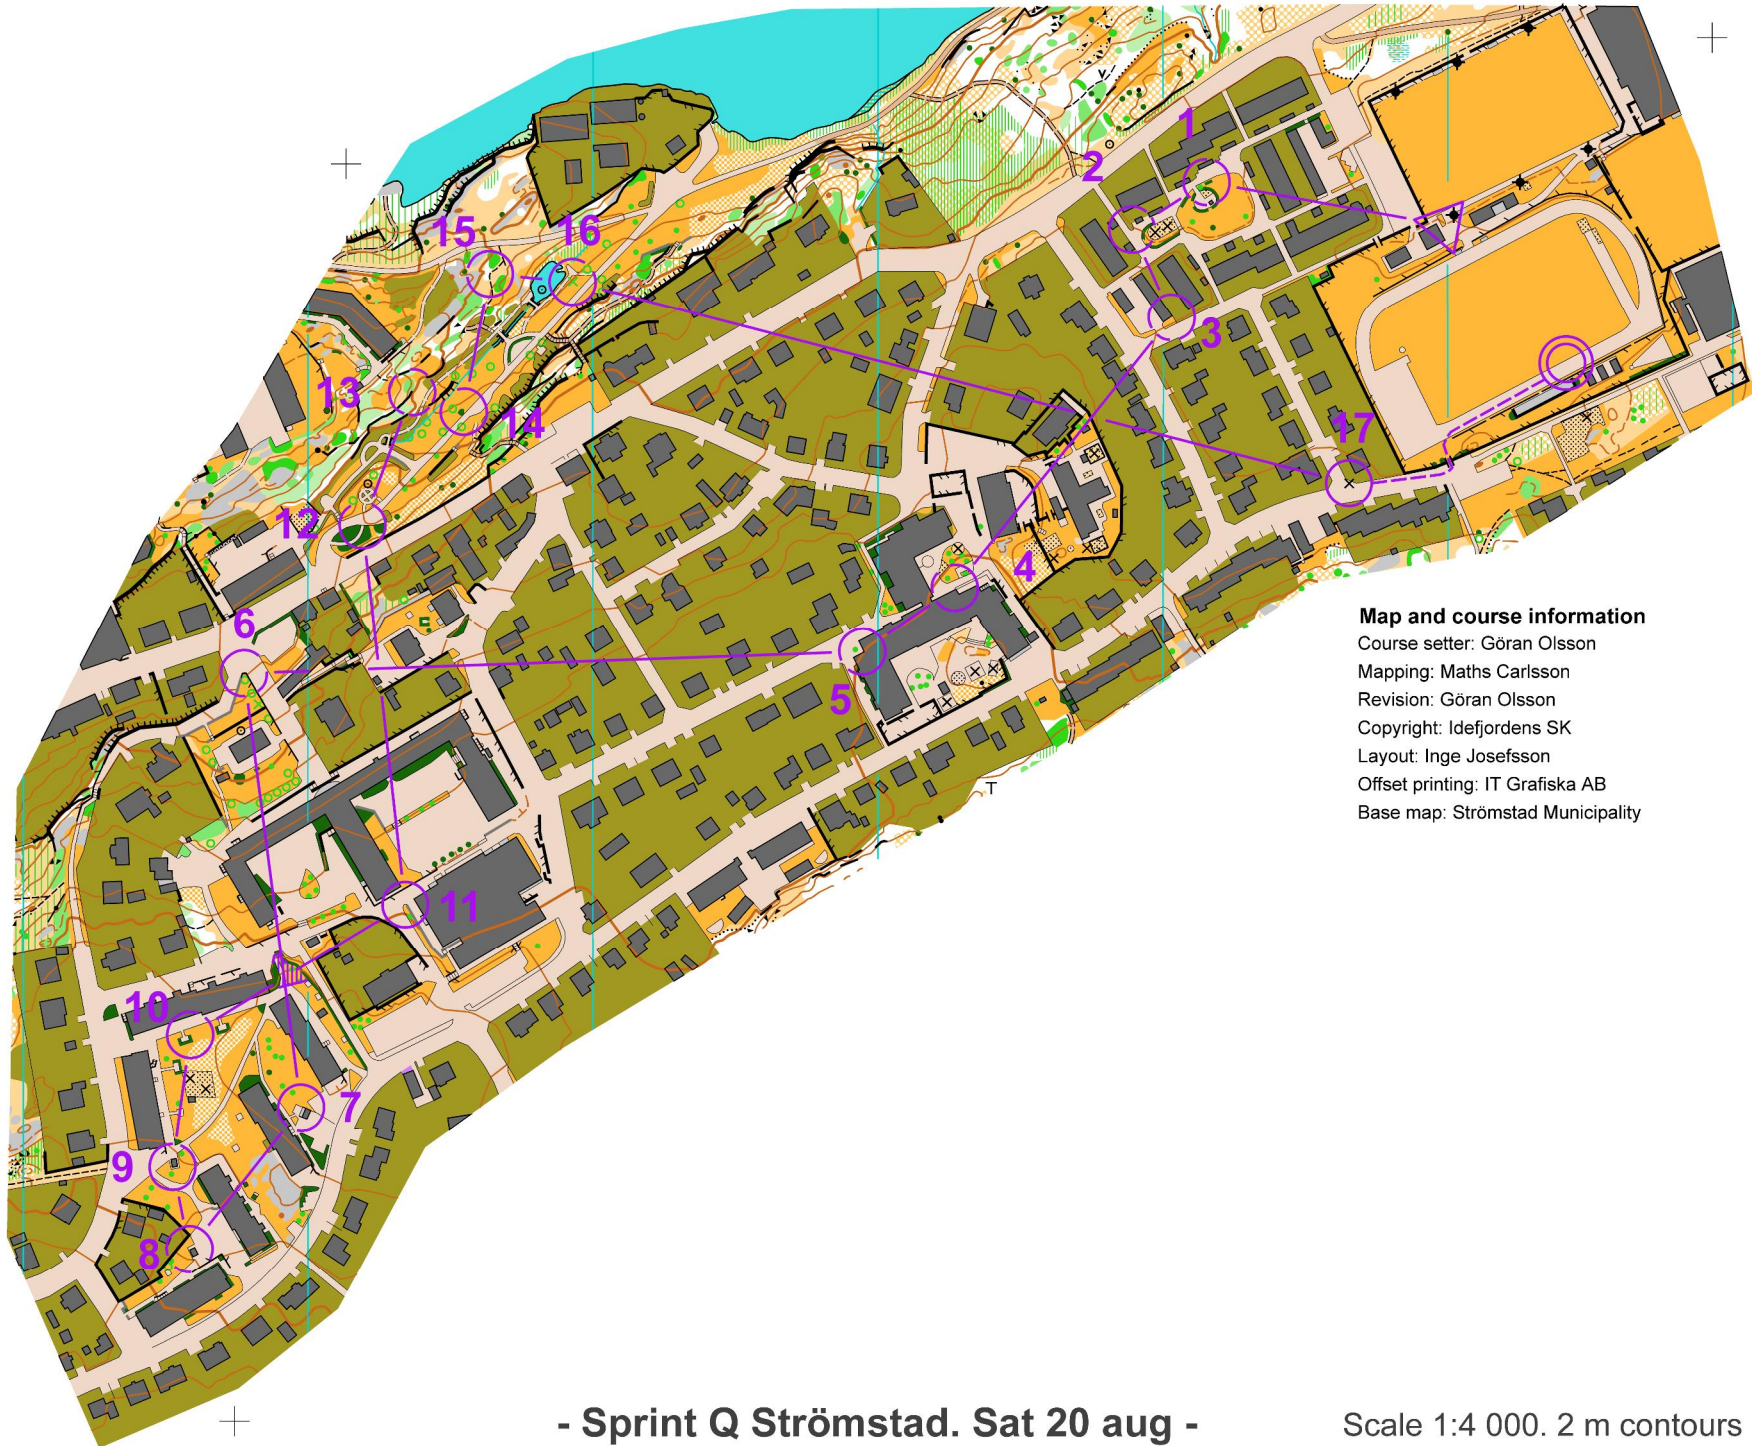

○ --- 150 m --- ⊙

**Map and course information**

Course setter: Göran Olsson  
 Mapping: Maths Carlsson  
 Revision: Göran Olsson  
 Copyright: Idefjordens SK  
 Layout: Inge Josefsson  
 Offset printing: IT Grafiska AB  
 Base map: Strömstad Municipality

○ — 150 m — ⊙

**Map and course information**

Course setter: Göran Olsson  
 Mapping: Maths Carlsson  
 Revision: Göran Olsson  
 Copyright: Idefjordens SK  
 Layout: Inge Josefsson  
 Offset printing: IT Grafiska AB  
 Base map: Strömstad Municipality

**Map and course information**

Course setter: Göran Olsson  
 Mapping: Maths Carlsson  
 Revision: Göran Olsson  
 Copyright: Idefjordens SK  
 Layout: Inge Josefsson  
 Offset printing: IT Grafiska AB  
 Base map: Strömstad Municipality