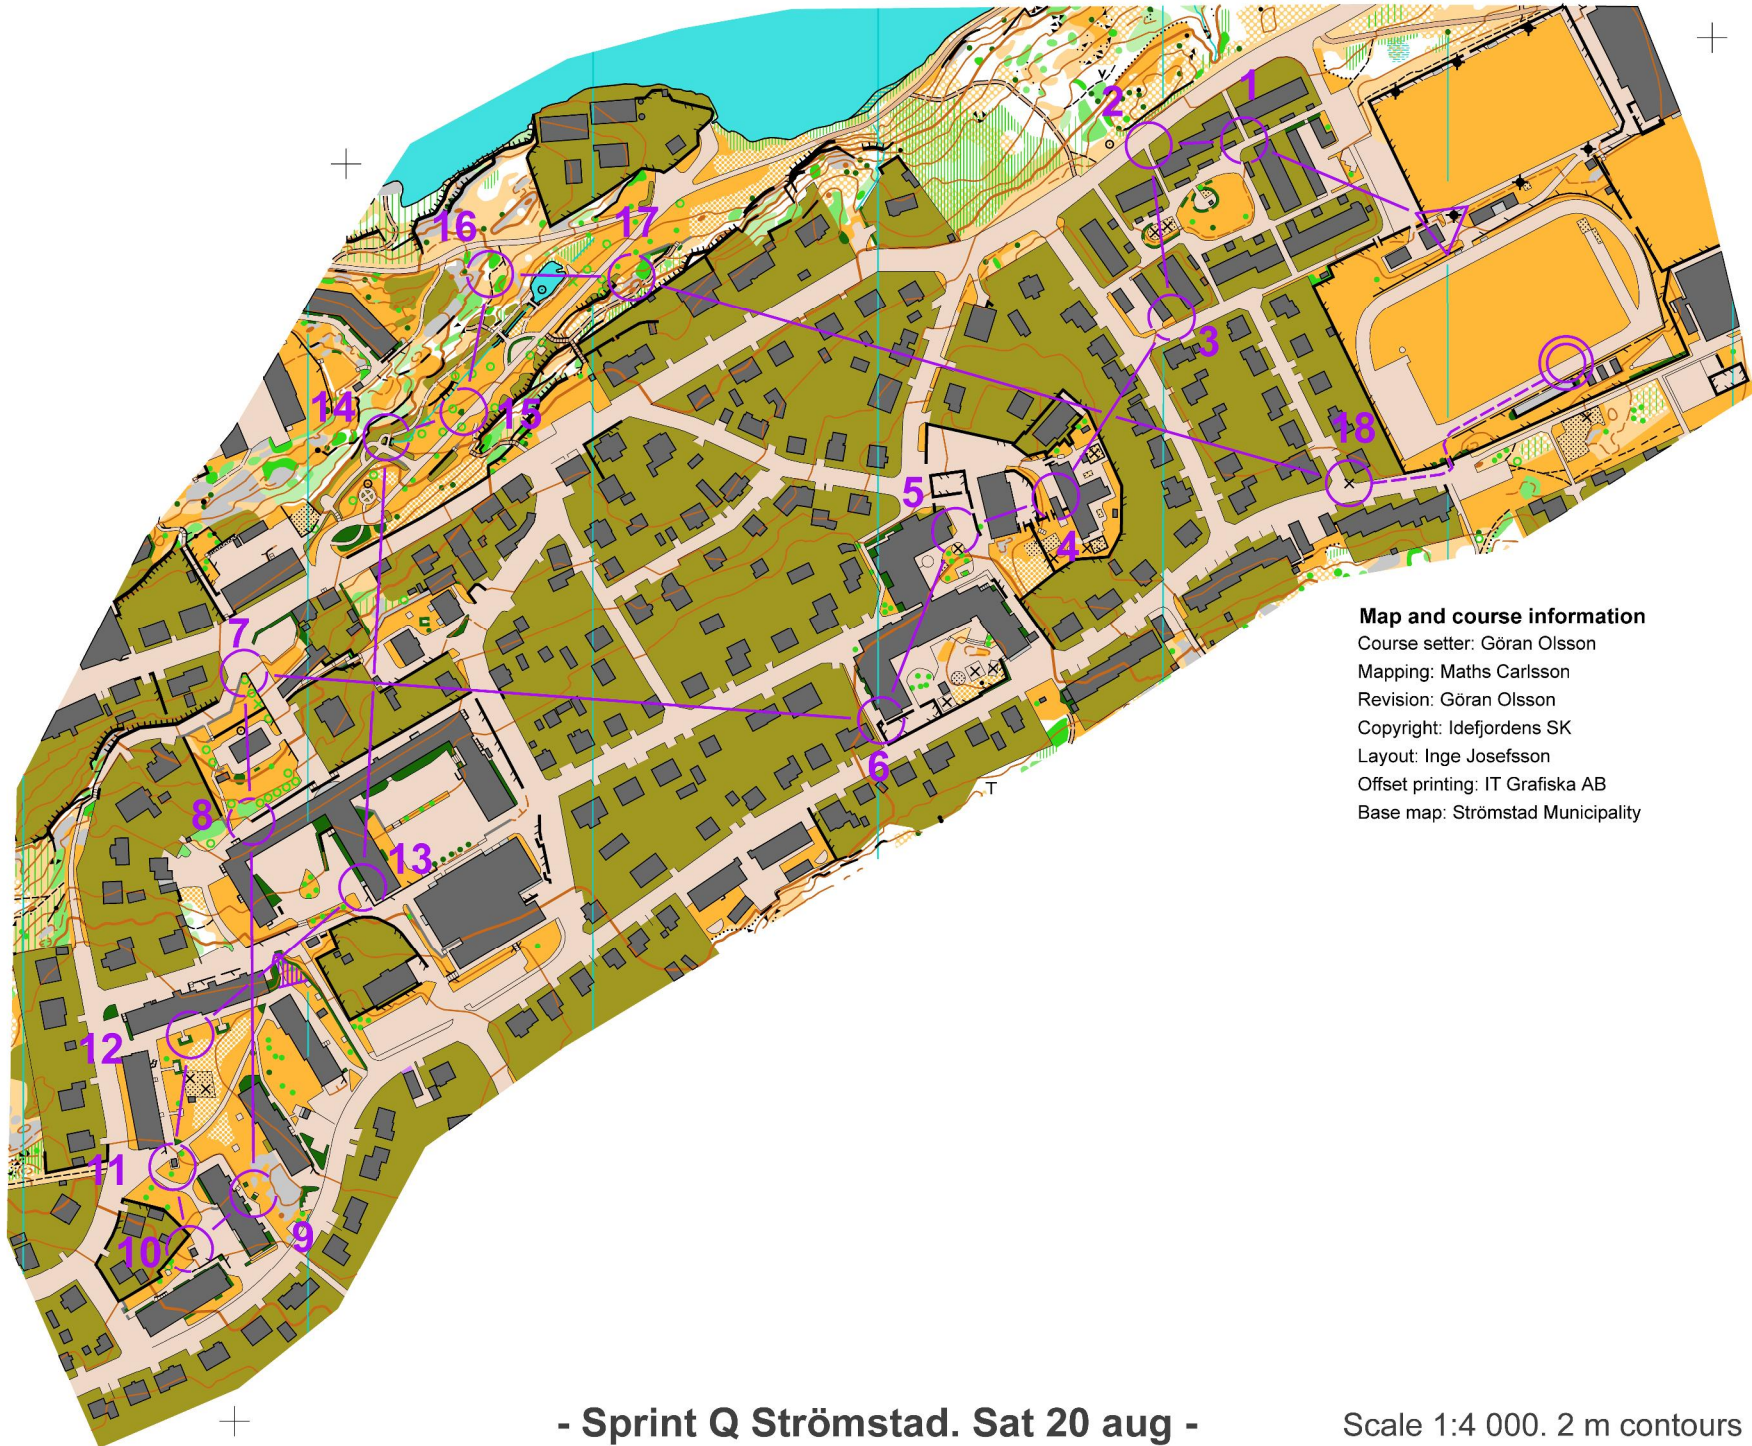

○ --- 150 m --- ⊙

**Map and course information**

Course setter: Göran Olsson  
 Mapping: Maths Carlsson  
 Revision: Göran Olsson  
 Copyright: Idefjordens SK  
 Layout: Inge Josefsson  
 Offset printing: IT Grafiska AB  
 Base map: Strömstad Municipality

○ — 150 m — ⊙

**Map and course information**

Course setter: Göran Olsson  
 Mapping: Maths Carlsson  
 Revision: Göran Olsson  
 Copyright: Idefjordens SK  
 Layout: Inge Josefsson  
 Offset printing: IT Grafiska AB  
 Base map: Strömstad Municipality