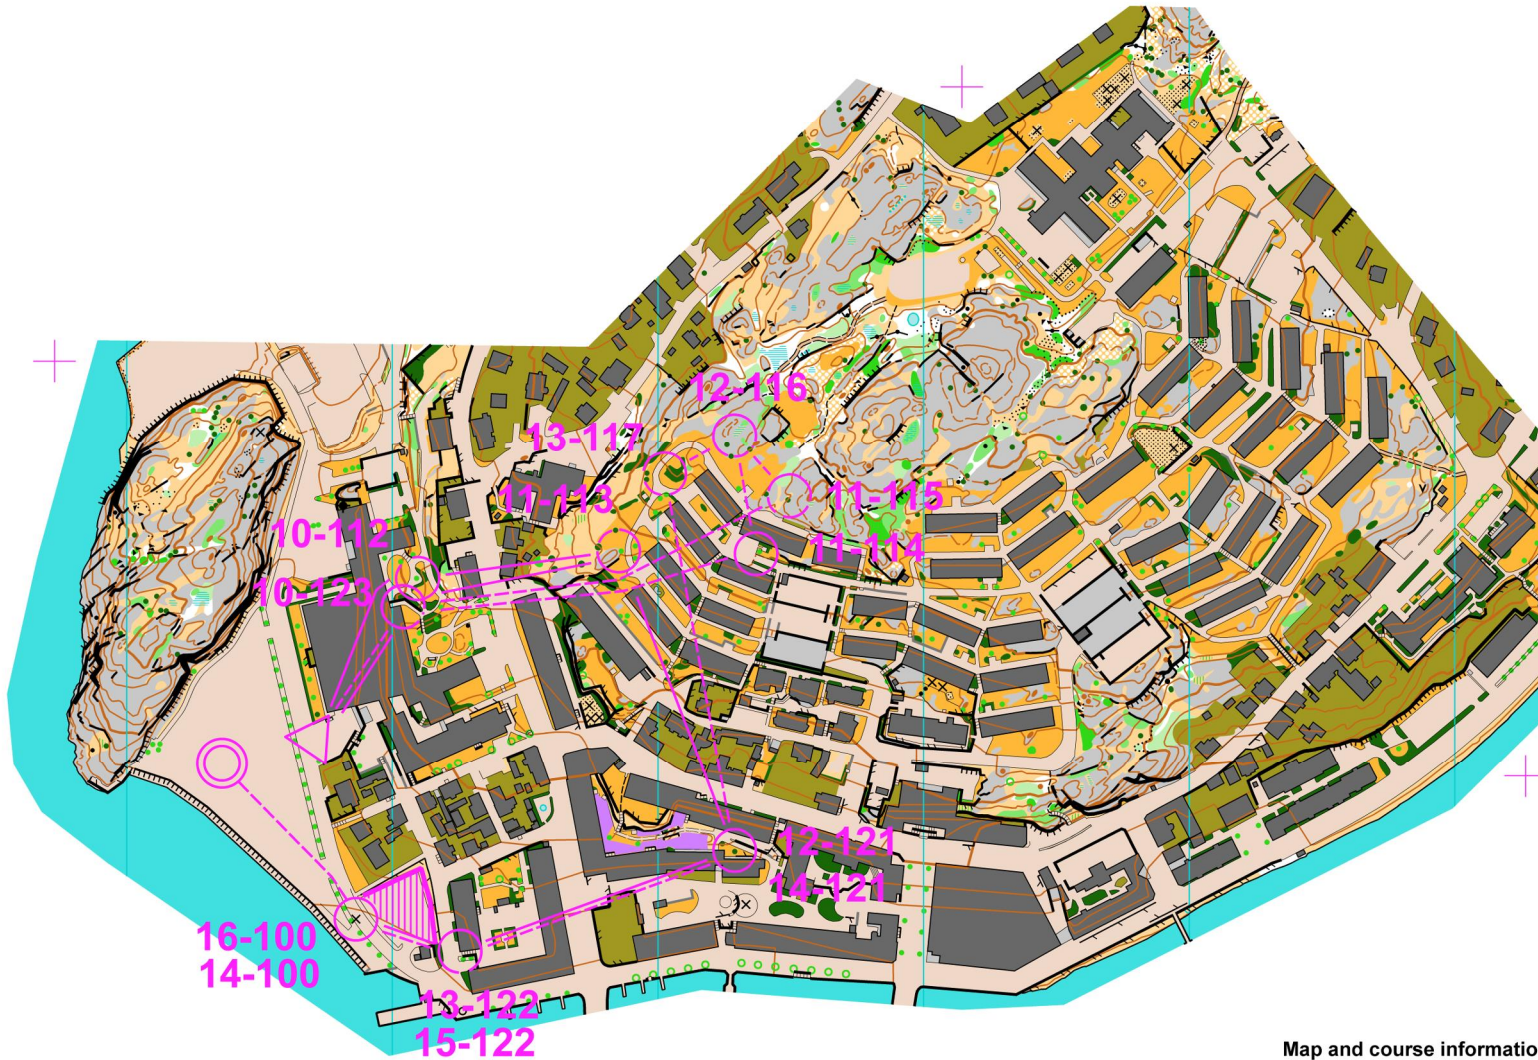

# - Sprint Relay Strömstad. Sun 21 aug -

Scale 1:4 000. 2 m contours

## Map and course information

Course setter: Göran Olsson

Mapping: Maths Carlsson,  
Per Bengtsson

Revision: Göran Olsson

Copyright: Idefjordens SK

Layout: Inge Josefsson

Offset printing: IT Grafiska AB

Base map: Strömstad Municipality