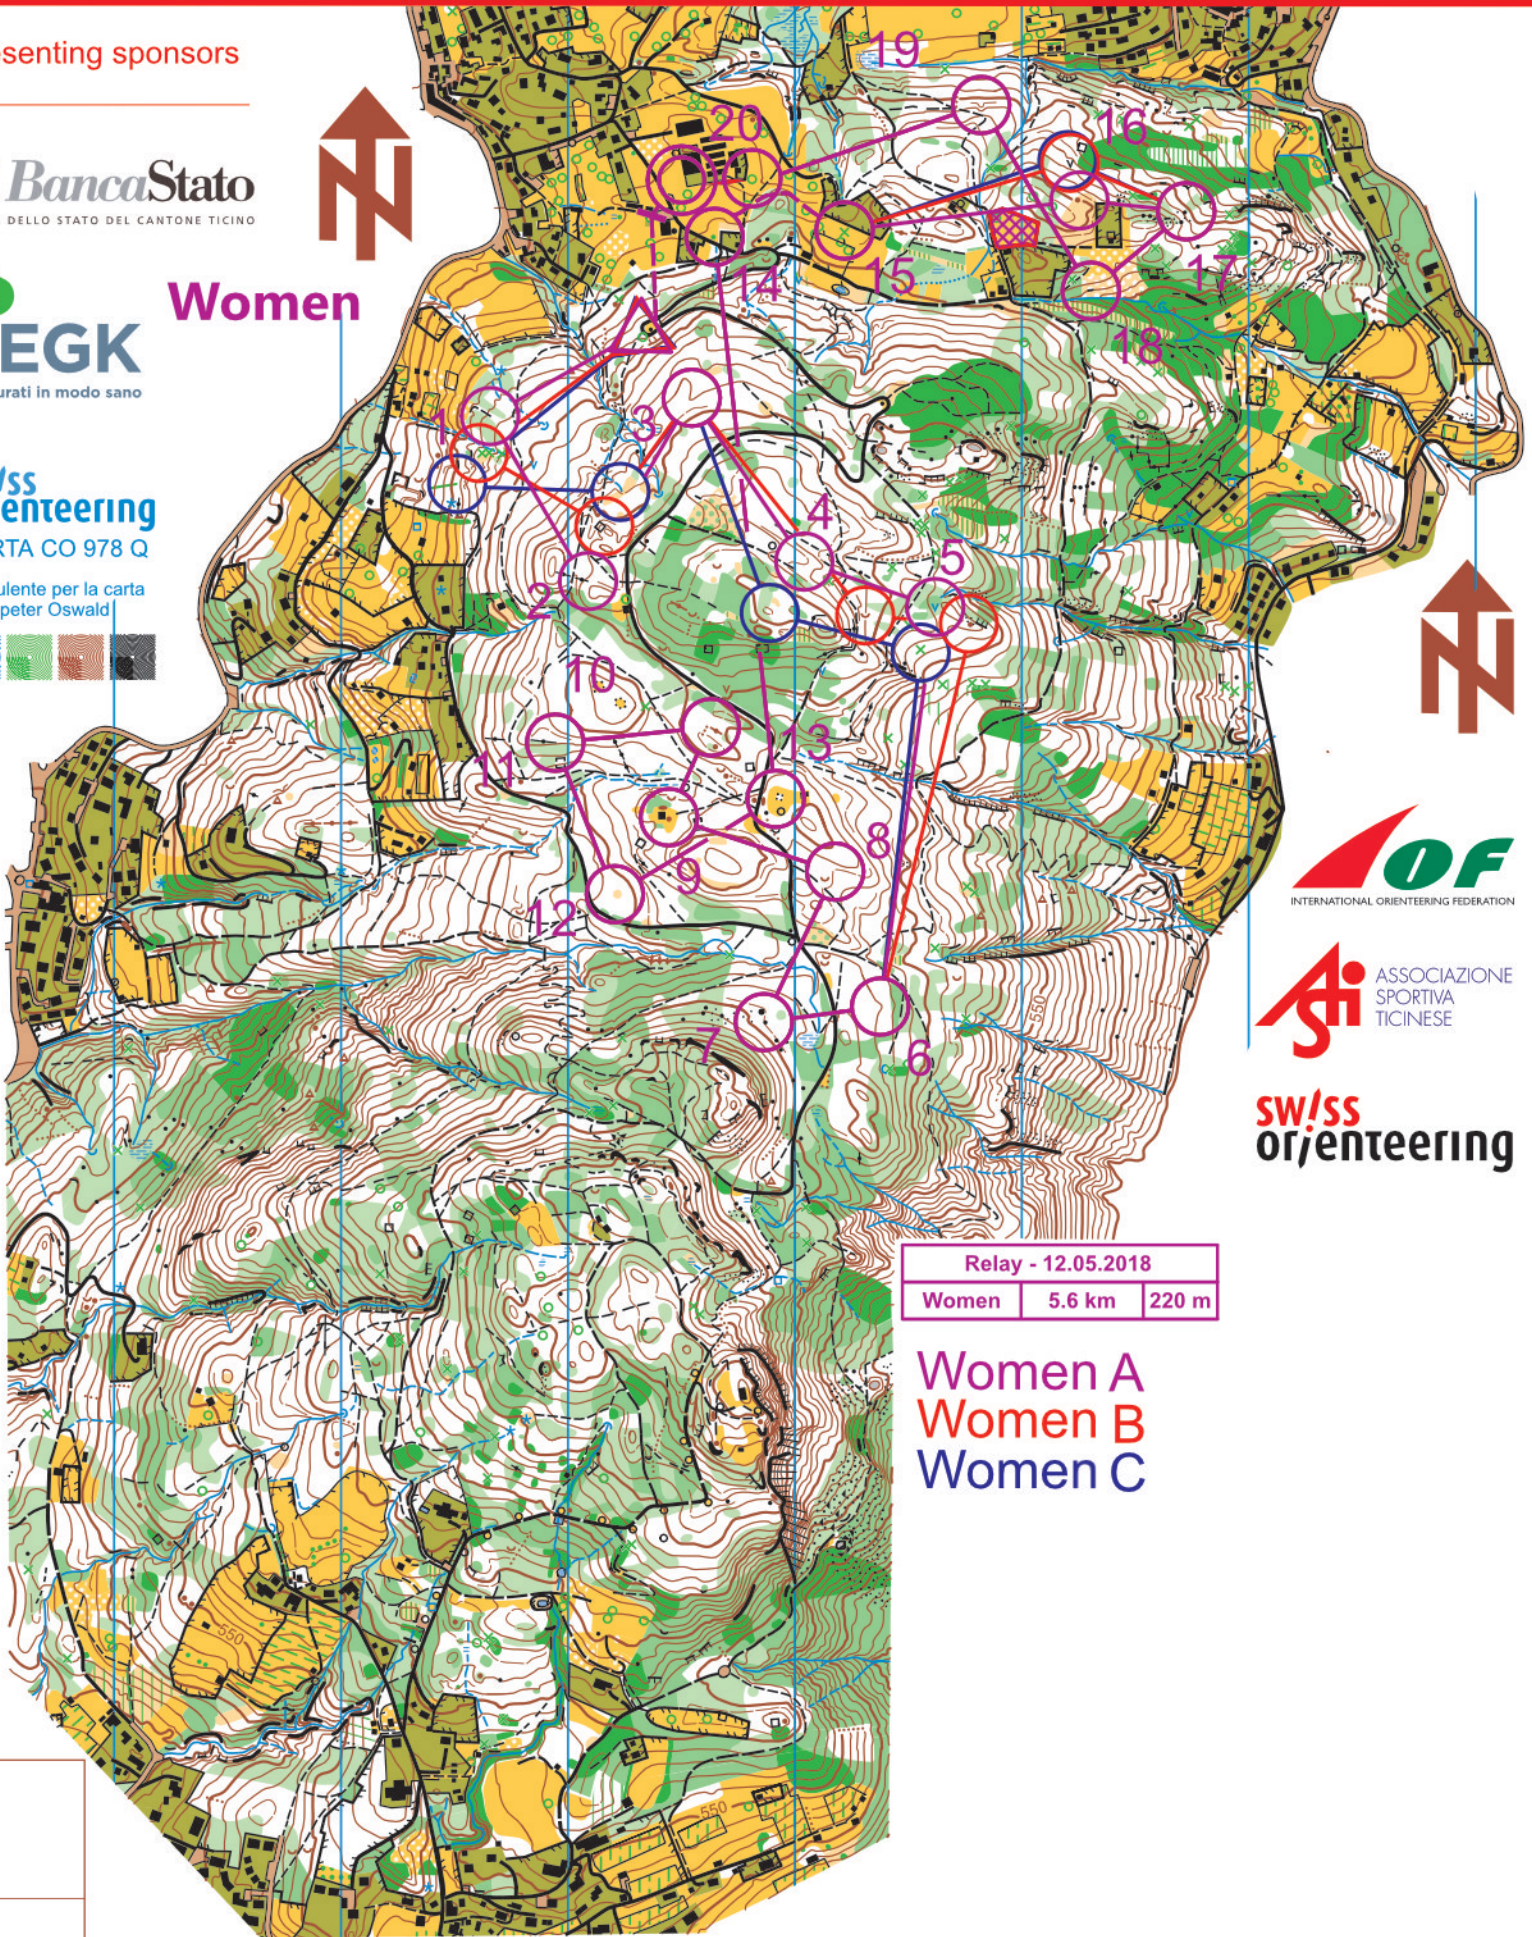

Presenting sponsors

consulente per la carta
Hanspeter Oswald

Women

Relay - 12.05.2018		
Women	5.6 km	220 m

Women A
Women B
Women C

R
R