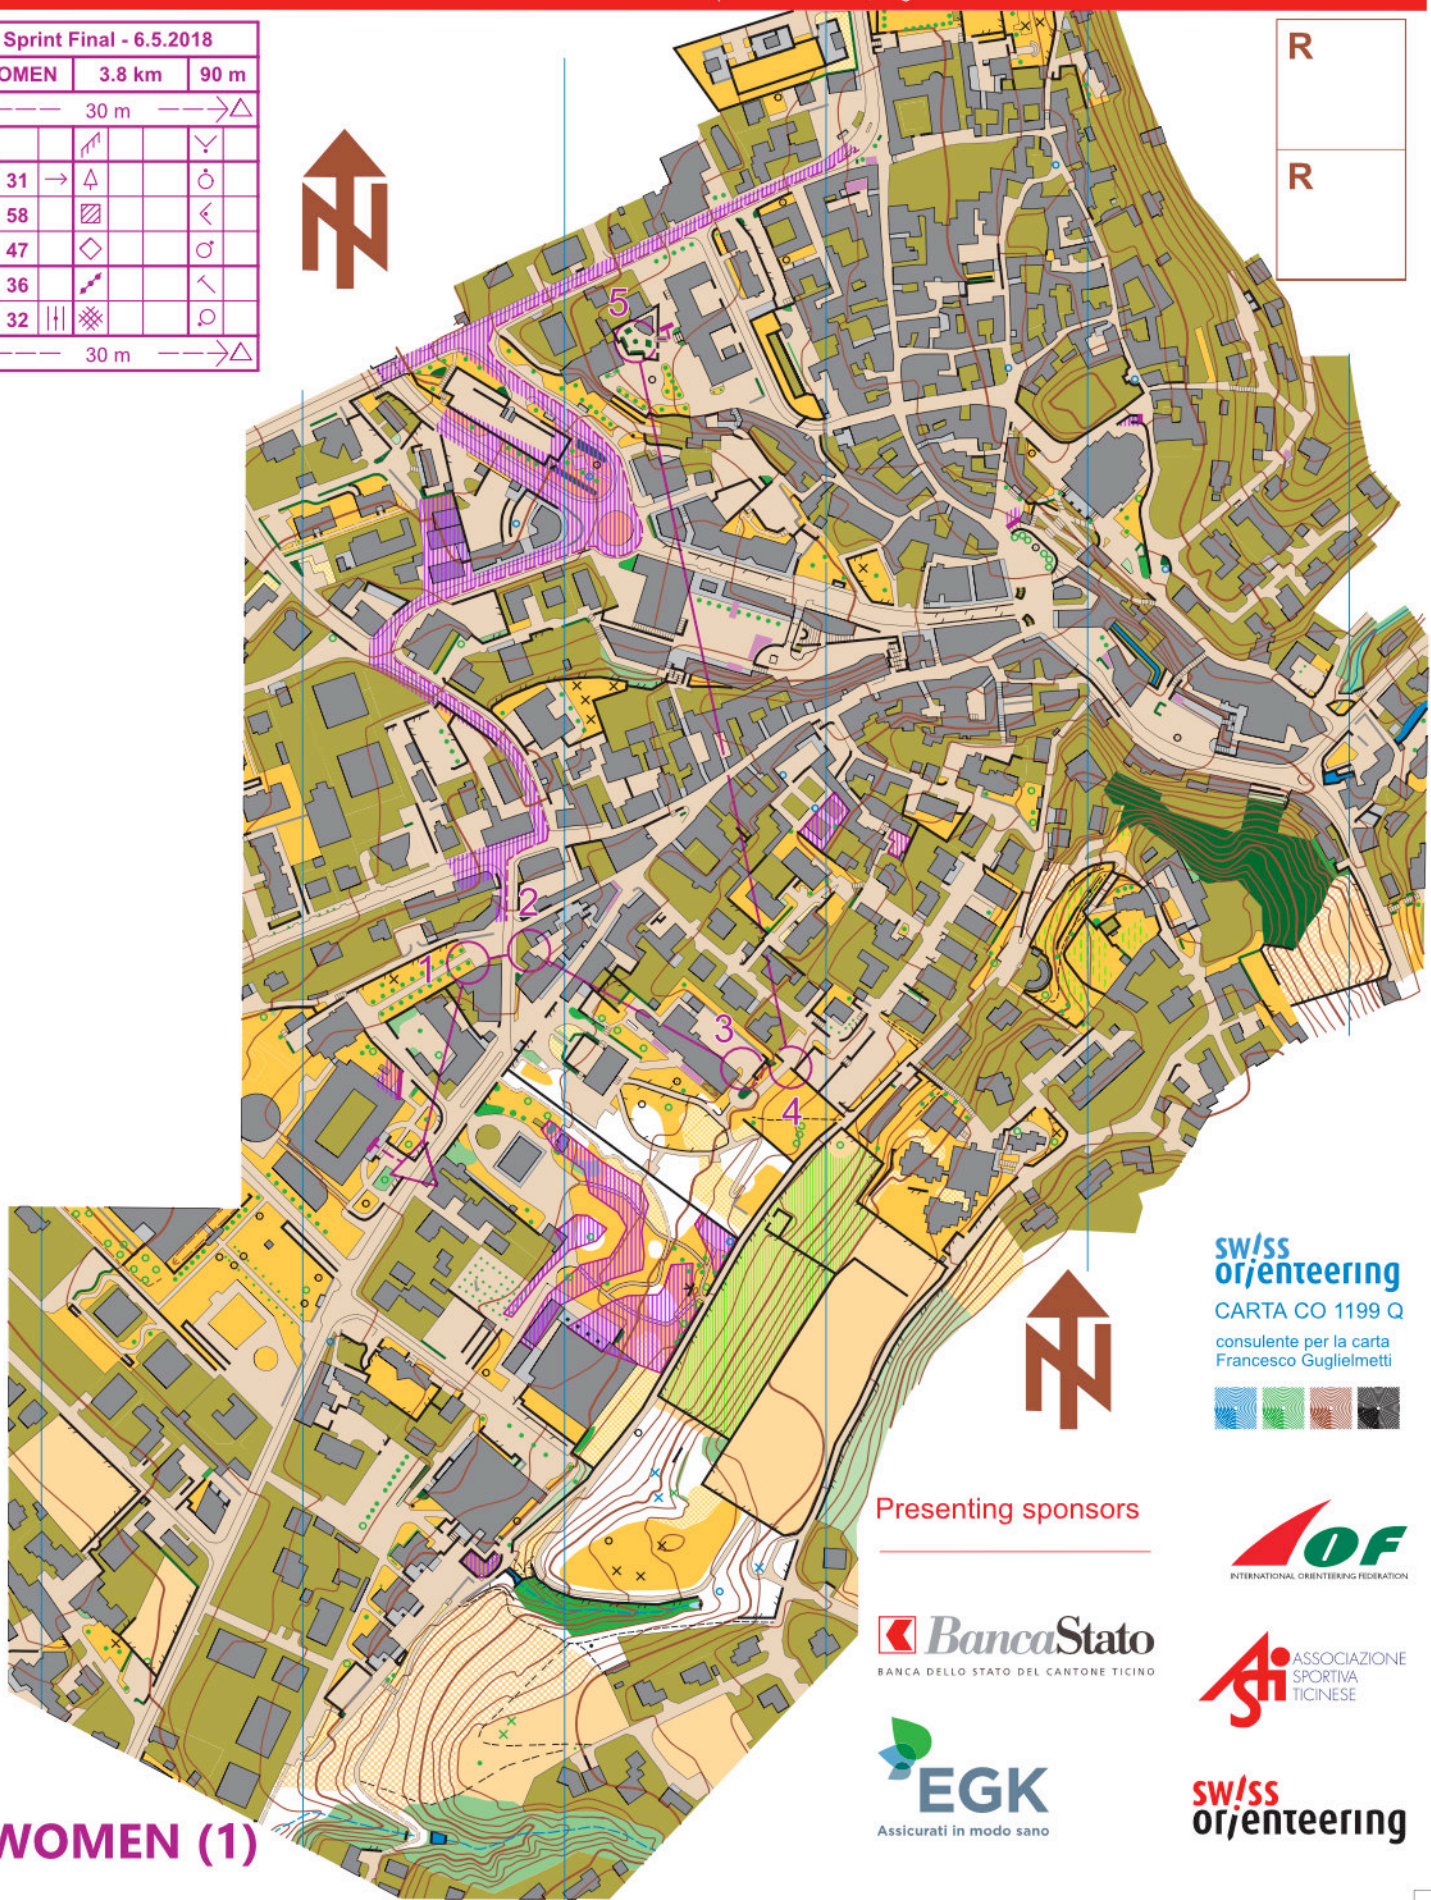

Sprint Final - 6.5.2018				
WOMEN	3.8 km	90 m		
--- 30 m --->△				
▽		↗		▽
1	31	→	△	○
2	58	▨	◁	◁
3	47	◇	♂	♂
4	36	↗	↖	↖
5	32		⊗	⊗
○ --- 30 m --->△				

R
R

**sw/ss**  
**orienteering**  
 CARTA CO 1199 Q  
 consulente per la carta  
 Francesco Guglielmetti

Presenting sponsors

**WOMEN (1)**

Sprint Final - 6.5.2018			
WOMEN	3.8 km	90 m	
--- 60 m --->△			
6	38	▬	⤵
7	44	▨	⊥
8	56	△	○
9	42	◇	♂
10	39	⤵	⊥
11	43	⤵	⤵
12	35	■	⊥
13	61	■	<
14	54	⤵	>
15	57	⤵	⤵
16	37	▨	>
17	59	▨	>
18	48	△	♂
19	49	⤵	⊗
20	50	○	
21	60	→	✓
22	40	⤵	⤵
23	70	△	♂

○ --- 160 m --- ○

R
R

**sw/ss**  
**orienteering**  
 CARTA CO 1199 Q  
 consulente per la carta  
 Francesco Guglielmetti

Presenting sponsors

**WOMEN (2)**