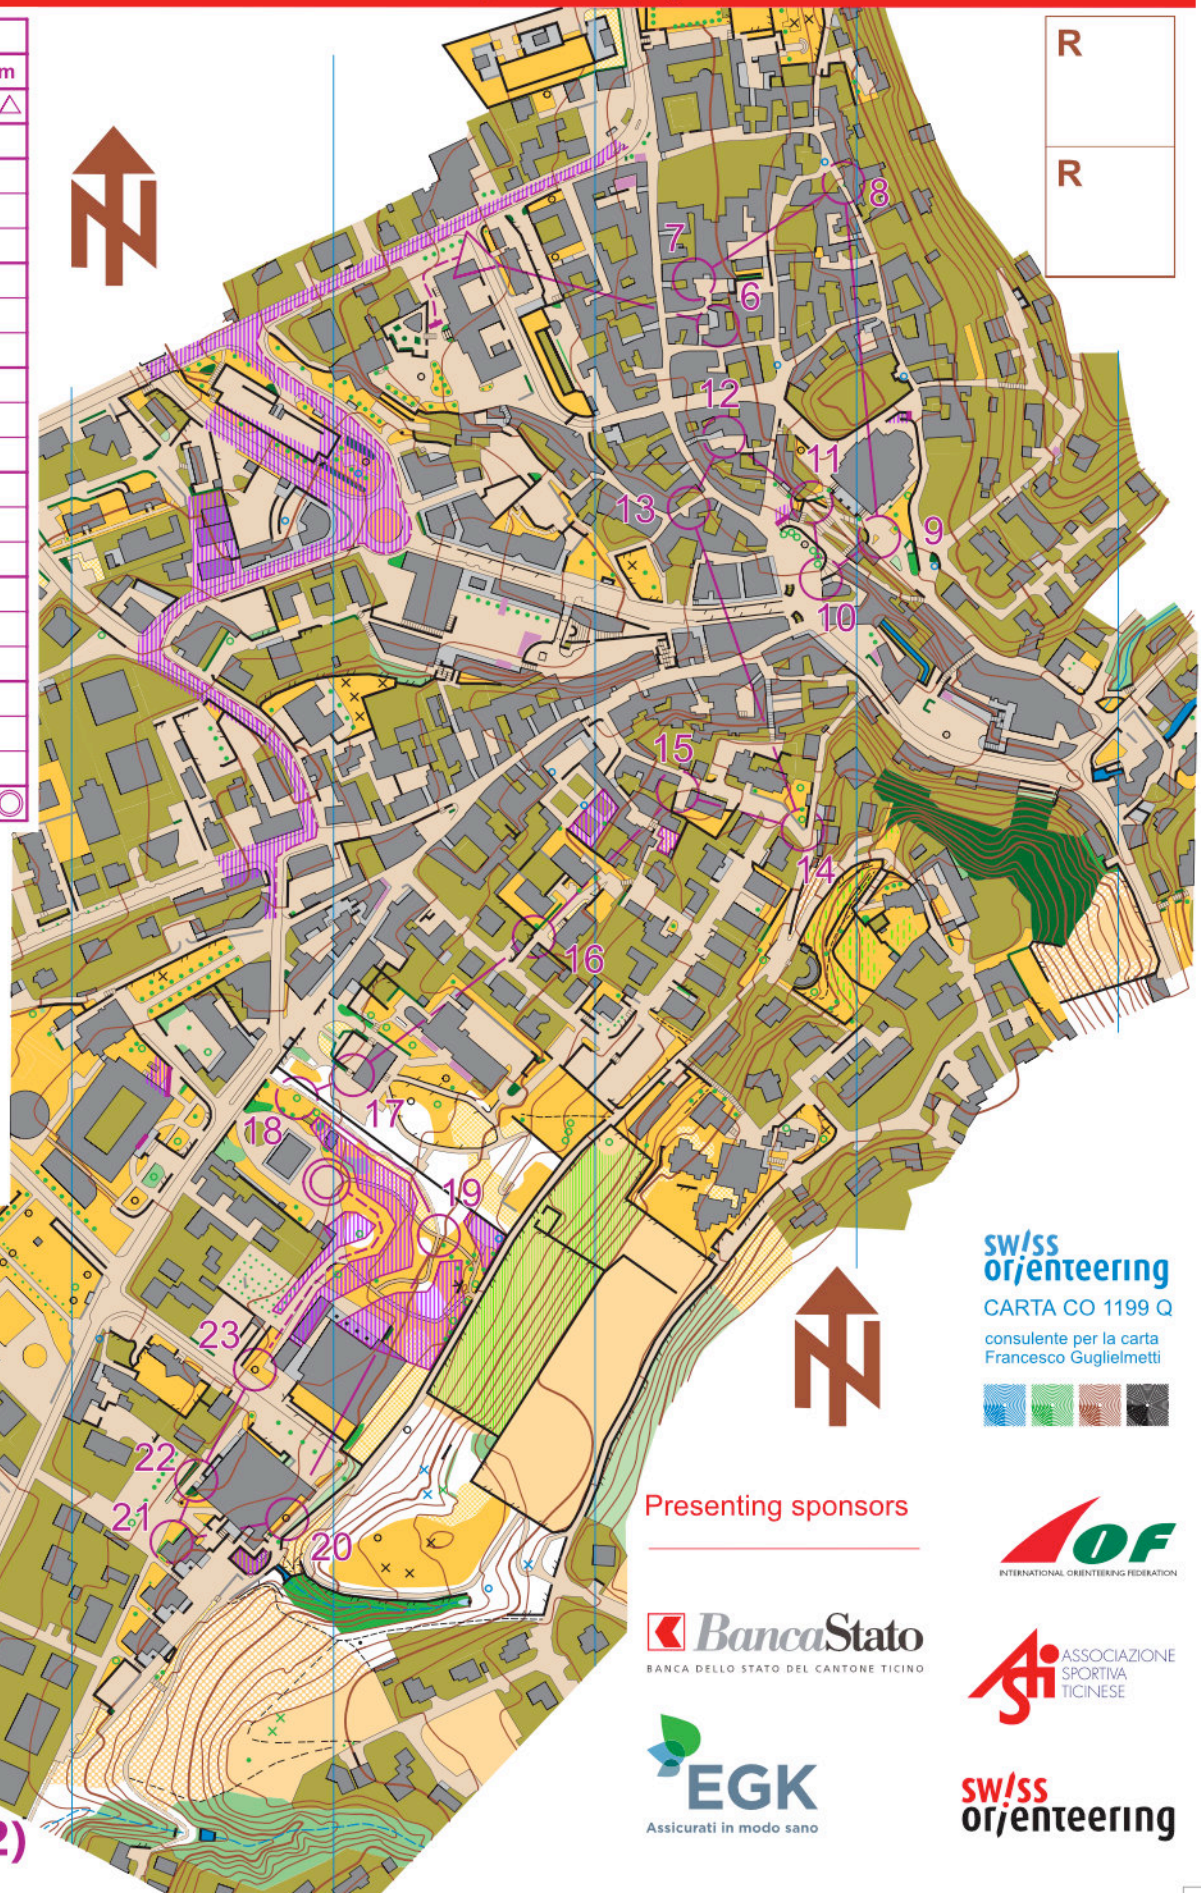

Sprint Final - 6.5.2018				
WOMEN	3.8 km	90 m		
--- 30 m --->△				
▽		↗		▽
1	31	→	△	○
2	58	▨	◁	◁
3	47	◇	♂	♂
4	36	↗	↖	↖
5	32		⊗	⊗
○ --- 30 m --->△				

R
R

**sw/ss**  
**orienteering**  
 CARTA CO 1199 Q  
 consulente per la carta  
 Francesco Guglielmetti

Presenting sponsors

**WOMEN (1)**

Sprint Final - 6.5.2018			
WOMEN	3.8 km	90 m	
--- 60 m --->△			
6	38	▬	⤵
7	44	▨	⊥
8	56	△	○
9	42	◇	♂
10	39	⤵	⊥
11	43	⤵	⤵
12	35	■	⊥
13	61	■	<
14	54	⤵	>
15	57	⤵	⤵
16	37	▨	>
17	59	▨	>
18	48	△	♂
19	49	⤵	⊗
20	50	○	
21	60	→	✓
22	40	⤵	⤵
23	70	△	♂

○ --- 160 m --- ○

R
R

**sw/ss**  
**orienteering**  
 CARTA CO 1199 Q  
 consulente per la carta  
 Francesco Guglielmetti

Presenting sponsors

**WOMEN (2)**